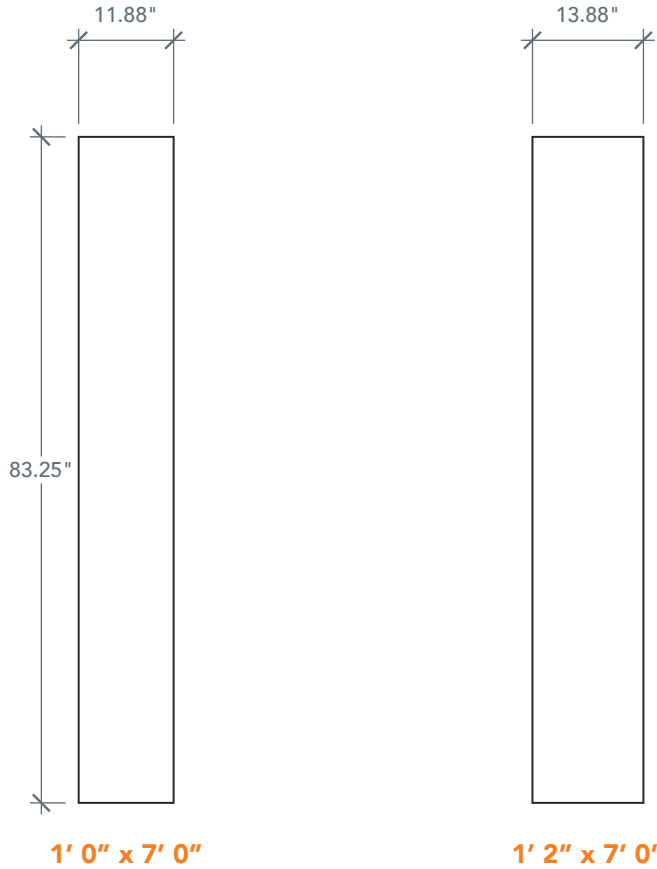

7'0" SLG0070 FLUSH SIDELITE

OAK SERIES
2022 PLASTPRO SPECBOOK PAGE: 110

AVAILABLE SIZING

ARTWORK SCALE: 1/2"=1'

NOTE: BY REQUEST, SIDELITE HEIGHT COMES IN VARYING DIMENSIONS TO A MINIMUM OF 83". EXCESS WILL BE TAKEN FROM BOTTOM RAIL. ALL OTHER DIMENSIONS WILL REMAIN THE SAME.

CUTOUTS & GLASS

A = DISTANCE FROM TOP OF DOOR TO TOP OF OPENING

MATCHING DOORS