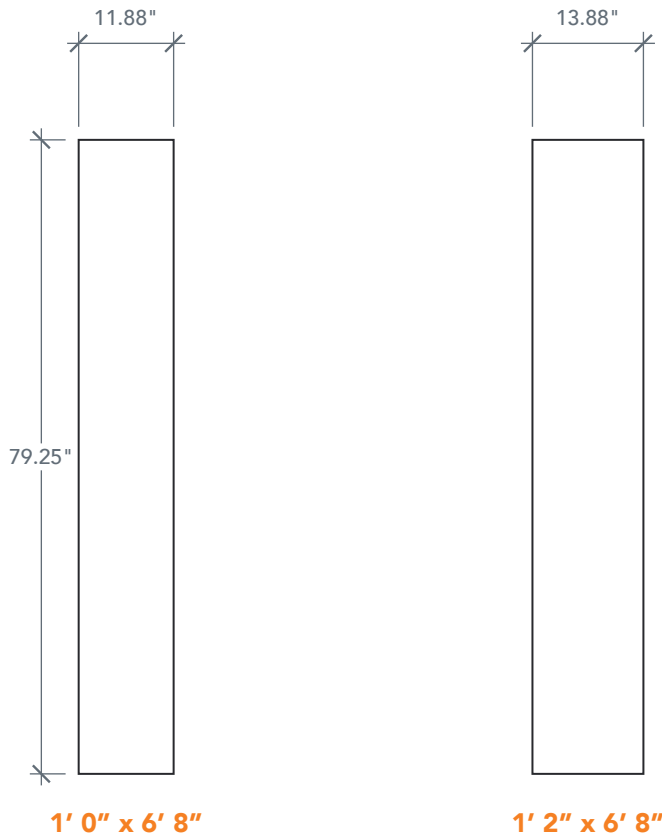

AVAILABLE SIZING

ARTWORK SCALE: 1/2"=1'

NOTE: BY REQUEST, SIDELITE HEIGHT COMES IN VARYING DIMENSIONS TO A MINIMUM OF 79". EXCESS WILL BE TAKEN FROM BOTTOM RAIL. ALL OTHER DIMENSIONS WILL REMAIN THE SAME.

CUTOUTS & GLASS

A = DISTANCE FROM TOP OF DOOR TO TOP OF OPENING

MATCHING DOORS