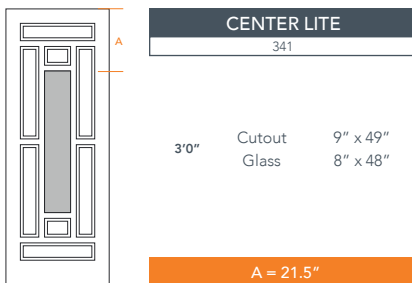

## AVAILABLE SIZING

ARTWORK SCALE: 1/2"=1'

**3' 0" x 8' 0"**

NOTE: BY REQUEST, DOOR HEIGHT COMES IN VARYING DIMENSIONS TO A MINIMUM OF 95". EXCESS WILL BE TAKEN FROM BOTTOM RAIL. ALL OTHER DIMENSIONS WILL REMAIN THE SAME.

## CUTOUTS & GLASS

A = DISTANCE FROM TOP OF DOOR TO TOP OF OPENING