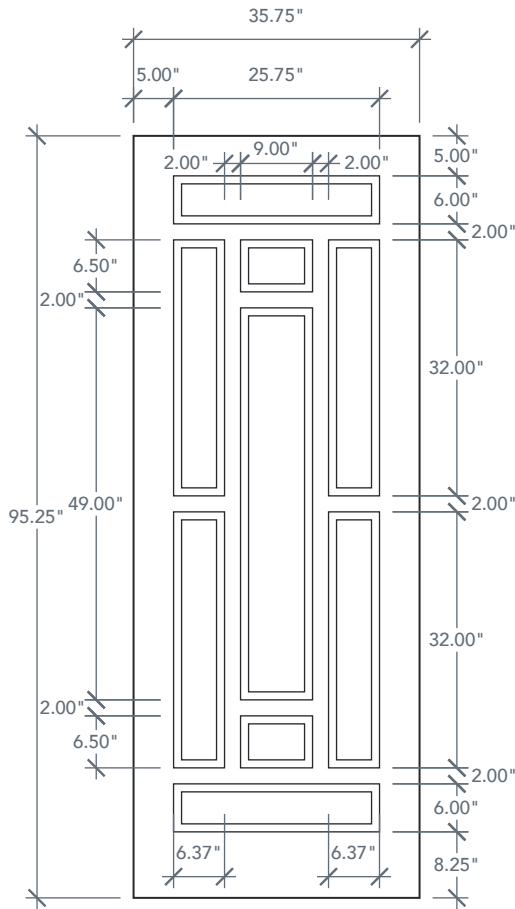

# 8'0" DRG9180 NINE PANEL DOOR

OAK SERIES

2022 PLASTPRO SPECBOOK PAGE: 108

## AVAILABLE SIZING

ARTWORK SCALE: 1/2"=1'

**3' 0" x 8' 0"**

NOTE: BY REQUEST, DOOR HEIGHT COMES IN VARYING DIMENSIONS TO A MINIMUM OF 95". EXCESS WILL BE TAKEN FROM BOTTOM RAIL. ALL OTHER DIMENSIONS WILL REMAIN THE SAME.

## CUTOUTS & GLASS

A = DISTANCE FROM TOP OF DOOR TO TOP OF OPENING