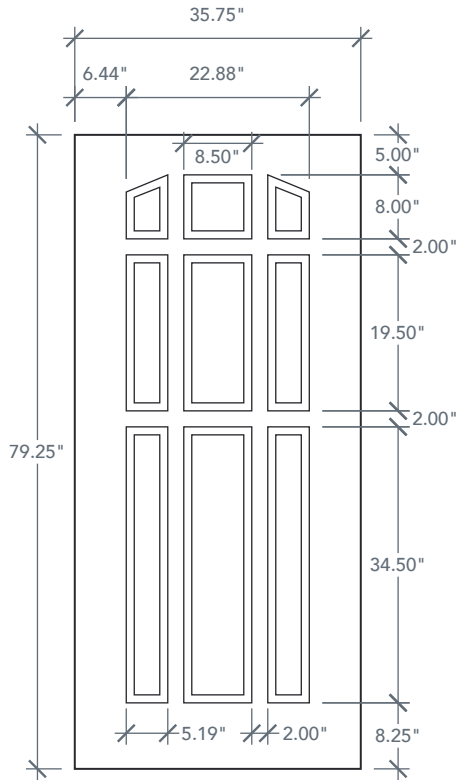

# 6'8" DRG90 NINE PANEL DOOR

OAK SERIES

2022 PLASTPRO SPECBOOK PAGE: 107

## AVAILABLE SIZING

ARTWORK SCALE: 1/2"=1'

**3' 0" x 6' 8"**

**2' 8" x 6' 8"**

NOTE: BY REQUEST, DOOR HEIGHT COMES IN VARYING DIMENSIONS TO A MINIMUM OF 79". EXCESS WILL BE TAKEN FROM BOTTOM RAIL. ALL OTHER DIMENSIONS WILL REMAIN THE SAME.

## CUTOUTS & GLASS

**CENTER LITE**  
9P1

2'8" Cutout 8 1/2" x 19 1/2"  
3'0" Glass 9 1/2" x 18 1/2"

**A = 15.0"**

A = DISTANCE FROM TOP OF DOOR TO TOP OF OPENING