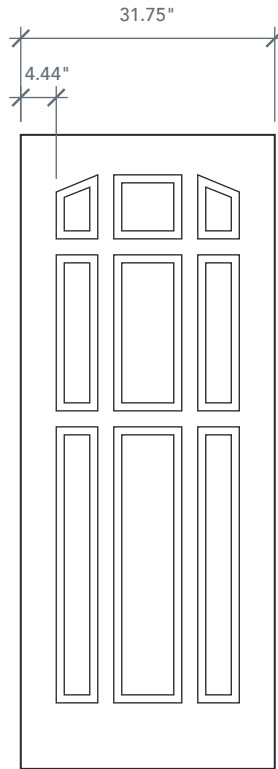

# 6'8" DRG90 NINE PANEL DOOR

OAK SERIES

2022 PLASTPRO SPECBOOK PAGE: 107

## AVAILABLE SIZING

ARTWORK SCALE: 1/2"=1'

**3' 0" x 6' 8"**

**2' 8" x 6' 8"**

NOTE: BY REQUEST, DOOR HEIGHT COMES IN VARYING DIMENSIONS TO A MINIMUM OF 79". EXCESS WILL BE TAKEN FROM BOTTOM RAIL. ALL OTHER DIMENSIONS WILL REMAIN THE SAME.

## CUTOUTS & GLASS

**CENTER LITE**  
9P1

2'8" Cutout 8 1/2" x 19 1/2"  
3'0" Glass 9 1/2" x 18 1/2"

**A = 15.0"**

A = DISTANCE FROM TOP OF DOOR TO TOP OF OPENING