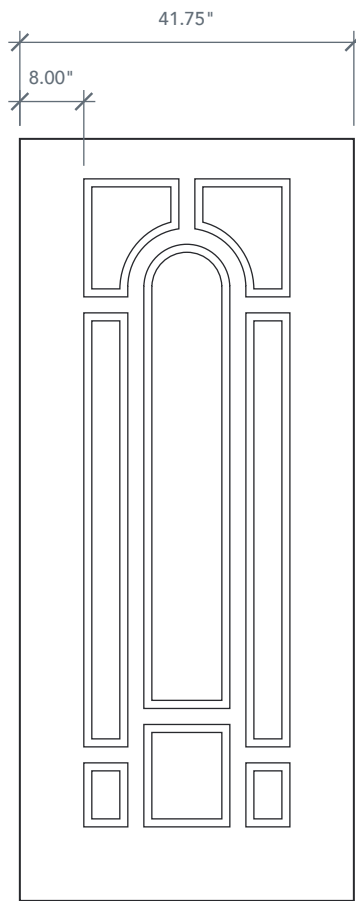

8'0" DRG8080 EIGHT PANEL CENTER ARCH DOOR OAK SERIES

2022 PLASTPRO SPECBOOK PAGE: 106

AVAILABLE SIZING

ARTWORK SCALE: 1/2"=1'

3' 0" x 8' 0"

3' 6" x 8' 0"

Panel Spacing Detail

NOTE: BY REQUEST, DOOR HEIGHT COMES IN VARYING DIMENSIONS TO A MINIMUM OF 95". EXCESS WILL BE TAKEN FROM BOTTOM RAIL. ALL OTHER DIMENSIONS WILL REMAIN THE SAME.

CUTOUTS & GLASS

A = DISTANCE FROM TOP OF DOOR TO TOP OF OPENING