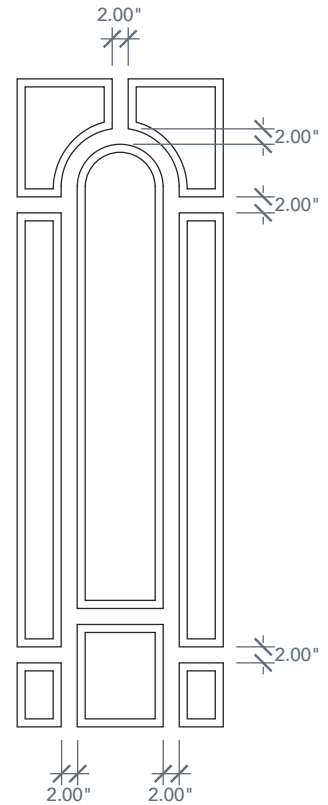

8'0" DRG8080 EIGHT PANEL CENTER ARCH DOOR OAK SERIES

2022 PLASTPRO SPECBOOK PAGE: 106

AVAILABLE SIZING

ARTWORK SCALE: 1/2"=1'

3' 0" x 8' 0"

3' 6" x 8' 0"

Panel Spacing Detail

NOTE: BY REQUEST, DOOR HEIGHT COMES IN VARYING DIMENSIONS TO A MINIMUM OF 95". EXCESS WILL BE TAKEN FROM BOTTOM RAIL. ALL OTHER DIMENSIONS WILL REMAIN THE SAME.

CUTOUTS & GLASS

A = DISTANCE FROM TOP OF DOOR TO TOP OF OPENING