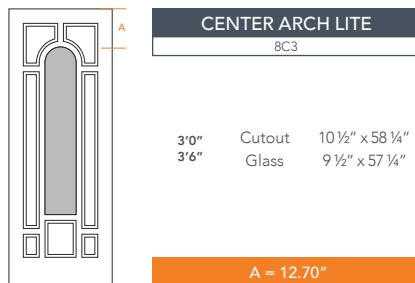

8'0" DRG8080 EIGHT PANEL CENTER ARCH DOOR OAK SERIES

2022 PLASTPRO SPECBOOK PAGE: 106

AVAILABLE SIZING

ARTWORK SCALE: 1/2"=1'

3' 0" x 8' 0"

3' 6" x 8' 0"

Panel Spacing Detail

NOTE: BY REQUEST, DOOR HEIGHT COMES IN VARYING DIMENSIONS TO A MINIMUM OF 95". EXCESS WILL BE TAKEN FROM BOTTOM RAIL. ALL OTHER DIMENSIONS WILL REMAIN THE SAME.

CUTOUTS & GLASS

A = DISTANCE FROM TOP OF DOOR TO TOP OF OPENING