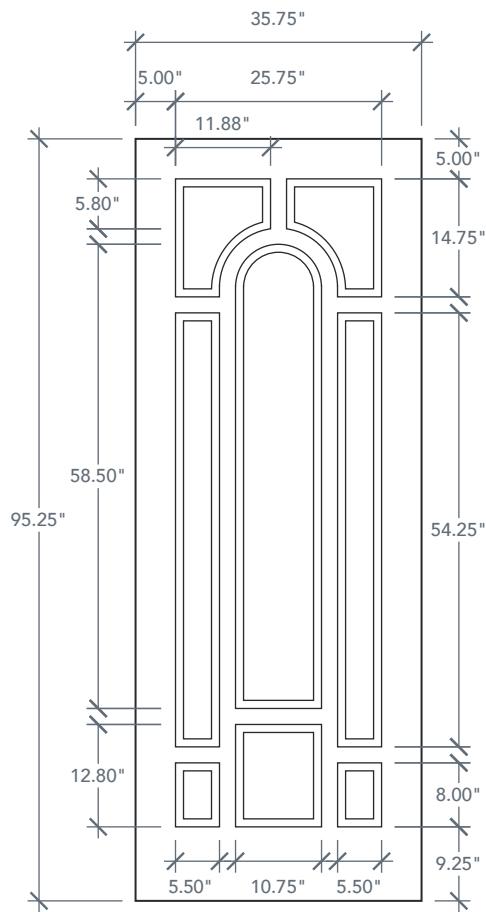

8'0" DRG8080 EIGHT PANEL CENTER ARCH DOOR OAK SERIES

2022 PLASTPRO SPECBOOK PAGE: 106

AVAILABLE SIZING

ARTWORK SCALE: 1/2"=1'

3' 0" x 8' 0"

3' 6" x 8' 0"

Panel Spacing Detail

NOTE: BY REQUEST, DOOR HEIGHT COMES IN VARYING DIMENSIONS TO A MINIMUM OF 95". EXCESS WILL BE TAKEN FROM BOTTOM RAIL. ALL OTHER DIMENSIONS WILL REMAIN THE SAME.

CUTOUTS & GLASS

A = DISTANCE FROM TOP OF DOOR TO TOP OF OPENING