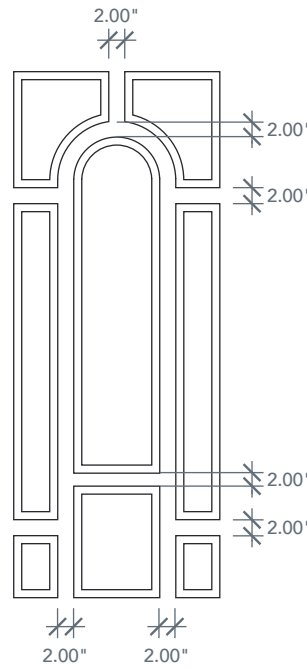

6'8" DRG80 EIGHT PANEL CENTER ARCH DOOR

OAK SERIES

2022 PLASTPRO SPECBOOK PAGE: 105

AVAILABLE SIZING

ARTWORK SCALE: 1/2"=1'

3' 0" x 6' 8"

Panel Spacing Detail

NOTE: BY REQUEST, DOOR HEIGHT COMES IN VARYING DIMENSIONS TO A MINIMUM OF 79". EXCESS WILL BE TAKEN FROM BOTTOM RAIL. ALL OTHER DIMENSIONS WILL REMAIN THE SAME.

CUTOUTS & GLASS

CENTER ARCH LITE
8C2

3'0" Cutout 10 3/4" x 42"
Glass 9 3/4" x 41"

A = 12.81"

A = DISTANCE FROM TOP OF DOOR TO TOP OF OPENING

MATCHING SIDELITES

SLG80

Available Widths:

1' 0"
1' 2"

Spec Page = 120