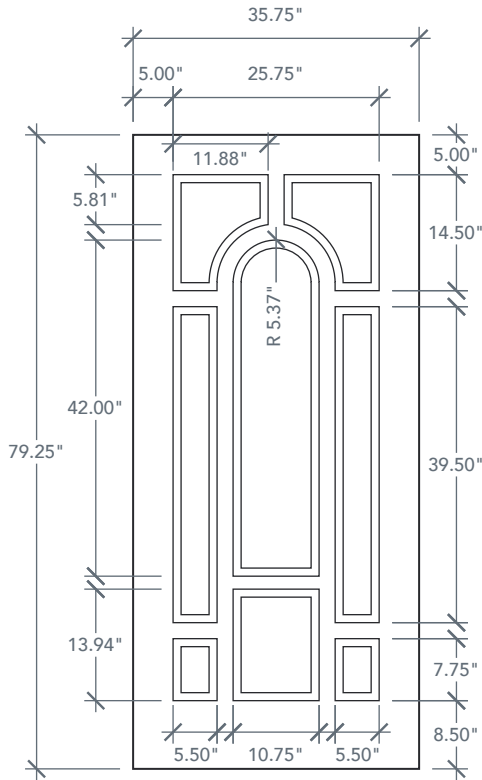

6'8" DRG80 EIGHT PANEL CENTER ARCH DOOR

OAK SERIES

2022 PLASTPRO SPECBOOK PAGE: 105

AVAILABLE SIZING

ARTWORK SCALE: 1/2"=1'

3' 0" x 6' 8"

Panel Spacing Detail

NOTE: BY REQUEST, DOOR HEIGHT COMES IN VARYING DIMENSIONS TO A MINIMUM OF 79". EXCESS WILL BE TAKEN FROM BOTTOM RAIL. ALL OTHER DIMENSIONS WILL REMAIN THE SAME.

CUTOUTS & GLASS

CENTER ARCH LITE
8C2

3'0" Cutout 10 3/4" x 42"
Glass 9 3/4" x 41"

A = 12.81"

A = DISTANCE FROM TOP OF DOOR TO TOP OF OPENING

MATCHING SIDELITES

SLG80

Available Widths:

1' 0"
1' 2"

Spec Page = 120