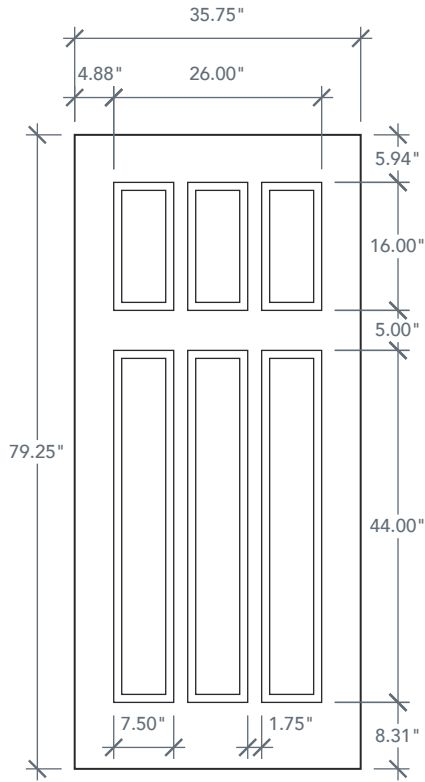

6'8" DRG6C SIX PANEL CRAFTSMAN DOOR

OAK SERIES

2022 PLASTPRO SPECBOOK PAGE: 98

AVAILABLE SIZING

ARTWORK SCALE: 1/2"=1'

3' 0" x 6' 8"

NOTE: BY REQUEST, DOOR HEIGHT COMES IN VARYING DIMENSIONS TO A MINIMUM OF 79". EXCESS WILL BE TAKEN FROM BOTTOM RAIL. ALL OTHER DIMENSIONS WILL REMAIN THE SAME.

CUTOUTS & GLASS

A = DISTANCE FROM TOP OF DOOR TO TOP OF OPENING