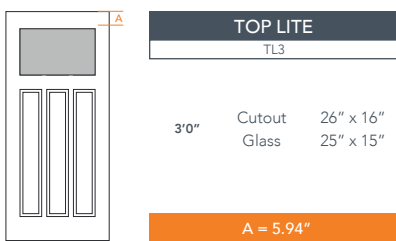

6'8" DRG6C SIX PANEL CRAFTSMAN DOOR

OAK SERIES

2022 PLASTPRO SPECBOOK PAGE: 98

AVAILABLE SIZING

ARTWORK SCALE: 1/2"=1'

3' 0" x 6' 8"

NOTE: BY REQUEST, DOOR HEIGHT COMES IN VARYING DIMENSIONS TO A MINIMUM OF 79". EXCESS WILL BE TAKEN FROM BOTTOM RAIL. ALL OTHER DIMENSIONS WILL REMAIN THE SAME.

CUTOUTS & GLASS

A = DISTANCE FROM TOP OF DOOR TO TOP OF OPENING