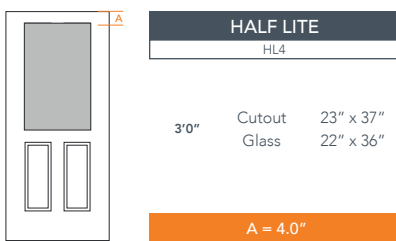

## AVAILABLE SIZING

ARTWORK SCALE: 1/2"=1'

**3' 0" x 6' 8"**

NOTE: BY REQUEST, DOOR HEIGHT COMES IN VARYING DIMENSIONS TO A MINIMUM OF 79". EXCESS WILL BE TAKEN FROM BOTTOM RAIL. ALL OTHER DIMENSIONS WILL REMAIN THE SAME.

## CUTOUTS & GLASS

A = DISTANCE FROM TOP OF DOOR TO TOP OF OPENING