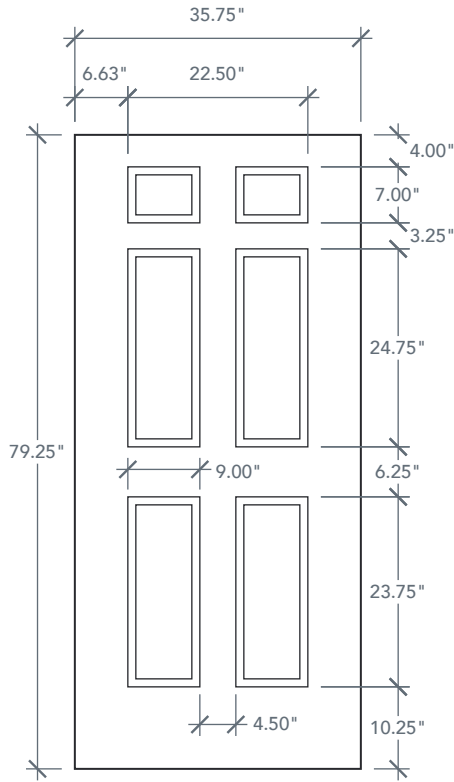

# 6'8" DRG6B SIX PANEL DOOR

OAK SERIES

2022 PLASTPRO SPECBOOK PAGE: 97

## AVAILABLE SIZING

ARTWORK SCALE: 1/2"=1'

**3' 0" x 6' 8"**

NOTE: BY REQUEST, DOOR HEIGHT COMES IN VARYING DIMENSIONS TO A MINIMUM OF 79". EXCESS WILL BE TAKEN FROM BOTTOM RAIL. ALL OTHER DIMENSIONS WILL REMAIN THE SAME.

## CUTOUTS & GLASS

A = DISTANCE FROM TOP OF DOOR TO TOP OF OPENING