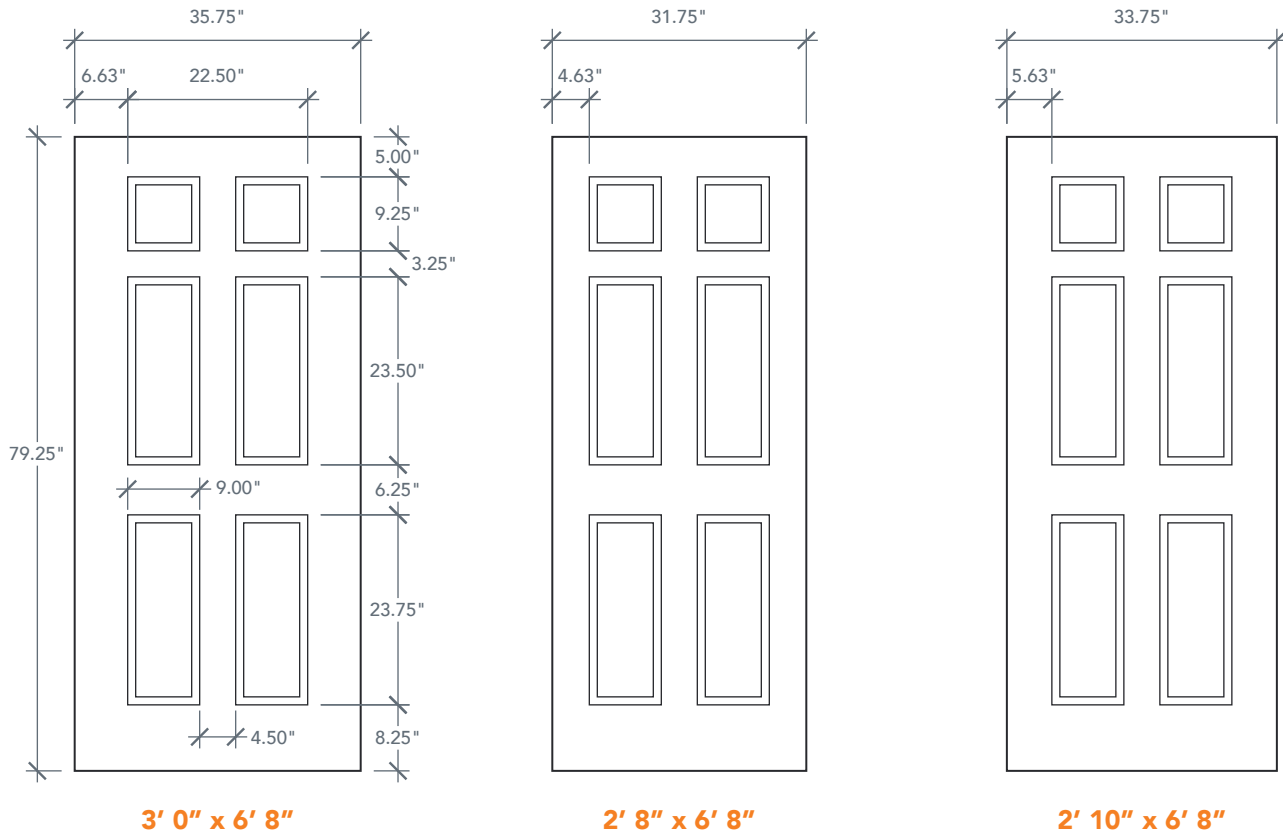

6'8" DRG63 TRUE SIX PANEL NARROW DOOR

OAK SERIES

2022 PLASTPRO SPECBOOK PAGE: 104

AVAILABLE SIZING

ARTWORK SCALE: 1/2"=1'

3' 0" x 6' 8"

2' 8" x 6' 8"

2' 10" x 6' 8"

NOTE: BY REQUEST, DOOR HEIGHT COMES IN VARYING DIMENSIONS TO A MINIMUM OF 79". EXCESS WILL BE TAKEN FROM BOTTOM RAIL. ALL OTHER DIMENSIONS WILL REMAIN THE SAME.

CUTOUTS & GLASS

A = DISTANCE FROM TOP OF DOOR TO TOP OF OPENING