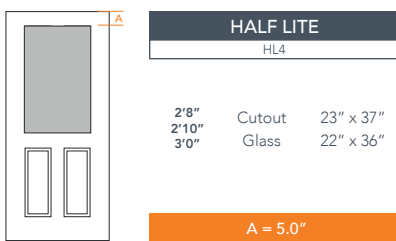

6'8" DRG63 TRUE SIX PANEL NARROW DOOR

OAK SERIES

2022 PLASTPRO SPECBOOK PAGE: 104

AVAILABLE SIZING

ARTWORK SCALE: 1/2"=1'

3' 0" x 6' 8"

2' 8" x 6' 8"

2' 10" x 6' 8"

NOTE: BY REQUEST, DOOR HEIGHT COMES IN VARYING DIMENSIONS TO A MINIMUM OF 79". EXCESS WILL BE TAKEN FROM BOTTOM RAIL. ALL OTHER DIMENSIONS WILL REMAIN THE SAME.

CUTOUTS & GLASS

A = DISTANCE FROM TOP OF DOOR TO TOP OF OPENING