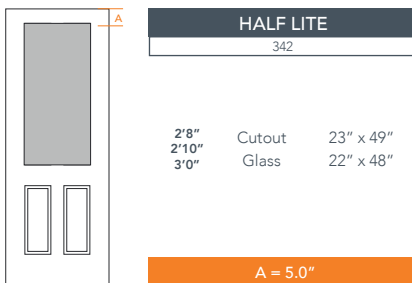

8'0" DRG6180 SIX PANEL UTILITY DOOR

OAK SERIES

2022 PLASTPRO SPECBOOK PAGE: 103

AVAILABLE SIZING

ARTWORK SCALE: 1/2"=1'

3' 0" x 8' 0"

2' 8" x 8' 0"

2' 10" x 8' 0"

NOTE: BY REQUEST, DOOR HEIGHT COMES IN VARYING DIMENSIONS TO A MINIMUM OF 95". EXCESS WILL BE TAKEN FROM BOTTOM RAIL. ALL OTHER DIMENSIONS WILL REMAIN THE SAME.

CUTOUTS & GLASS

A = DISTANCE FROM TOP OF DOOR TO TOP OF OPENING