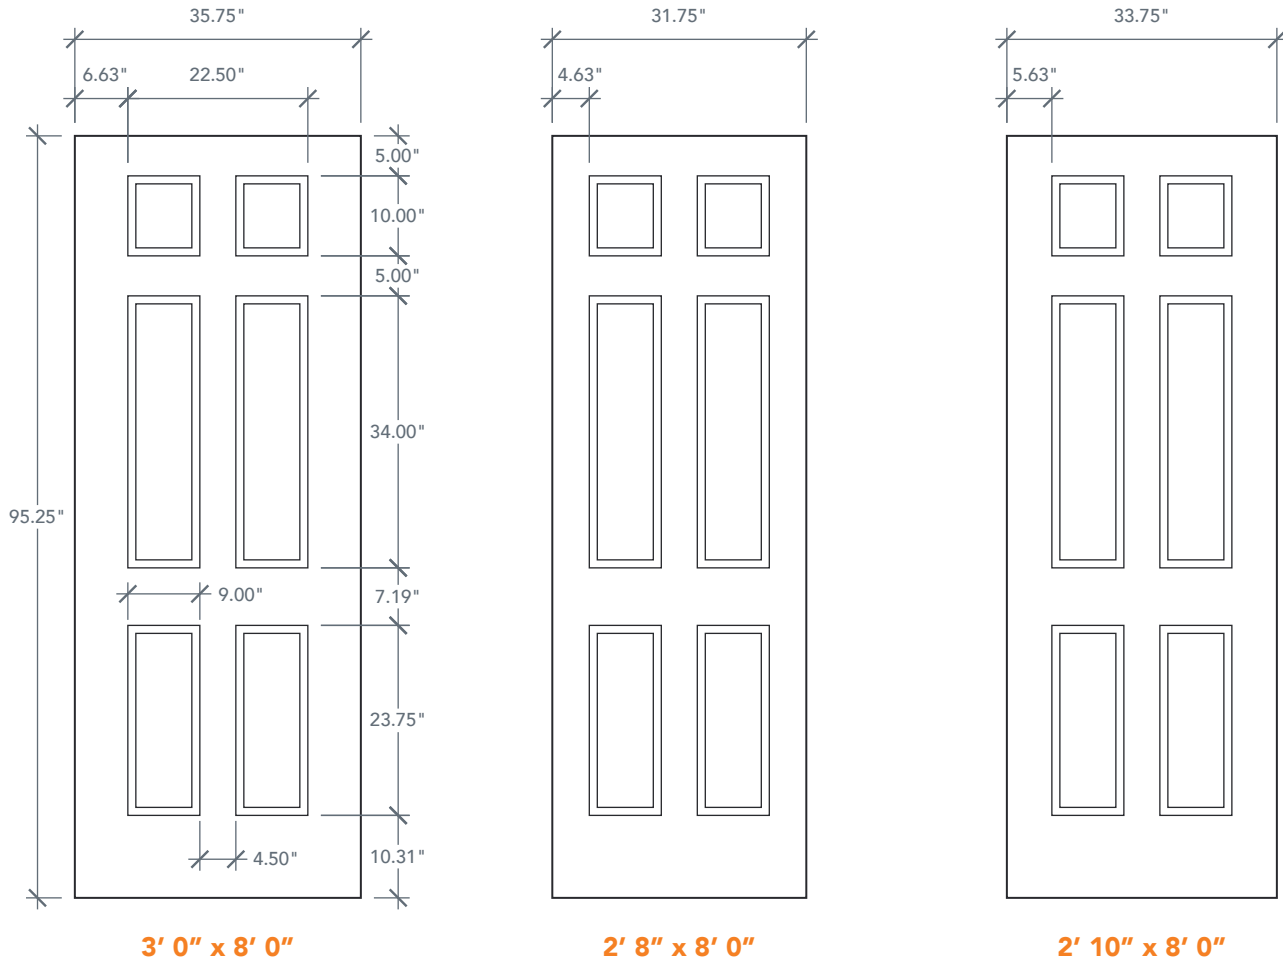

8'0" DRG6180 SIX PANEL UTILITY DOOR

OAK SERIES

2022 PLASTPRO SPECBOOK PAGE: 103

AVAILABLE SIZING

ARTWORK SCALE: 1/2"=1'

3' 0" x 8' 0"

2' 8" x 8' 0"

2' 10" x 8' 0"

NOTE: BY REQUEST, DOOR HEIGHT COMES IN VARYING DIMENSIONS TO A MINIMUM OF 95". EXCESS WILL BE TAKEN FROM BOTTOM RAIL. ALL OTHER DIMENSIONS WILL REMAIN THE SAME.

CUTOUTS & GLASS

A = DISTANCE FROM TOP OF DOOR TO TOP OF OPENING