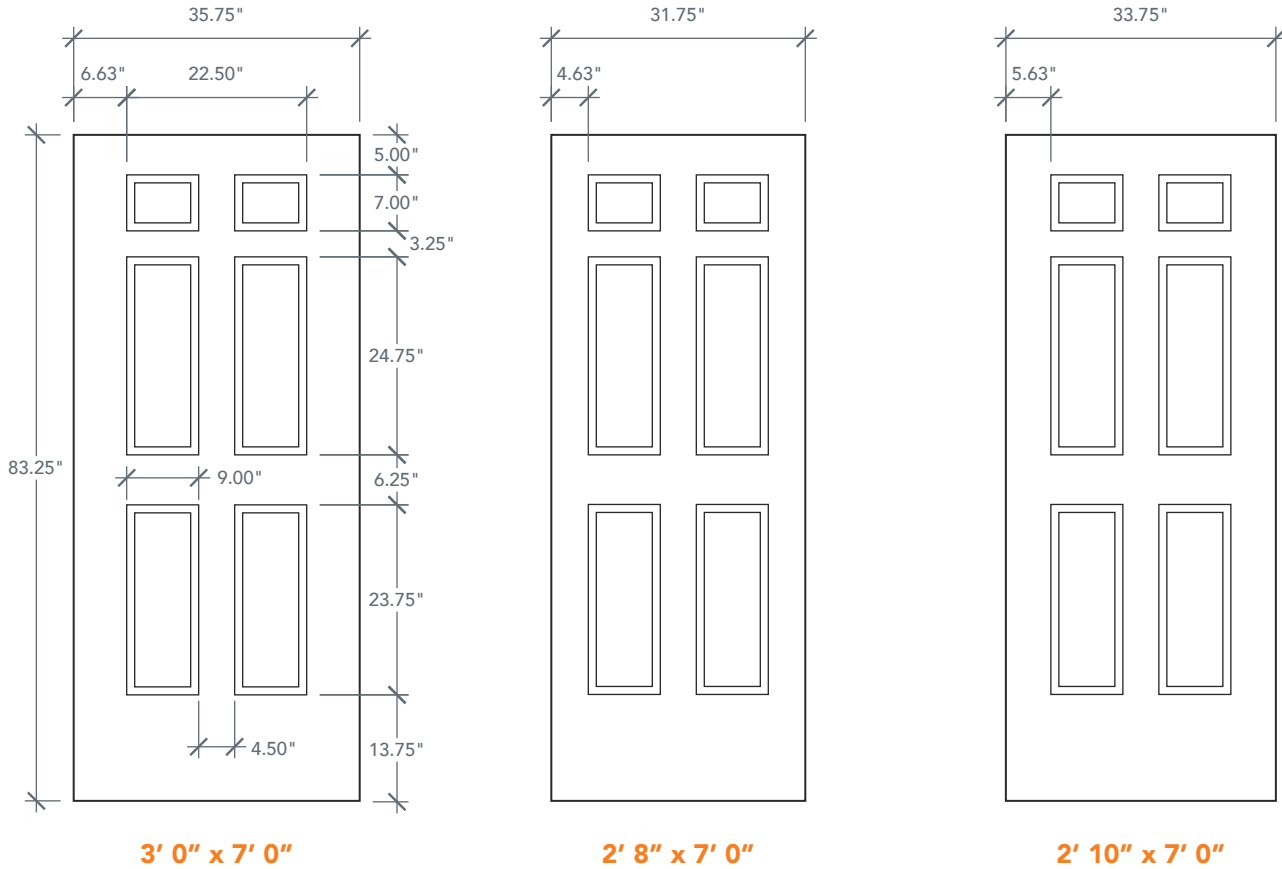

7'0" DRG6170 SIX PANEL UTILITY DOOR

OAK SERIES

2022 PLASTPRO SPECBOOK PAGE: 102

AVAILABLE SIZING

ARTWORK SCALE: 1/2"=1'

3' 0" x 7' 0"

2' 8" x 7' 0"

2' 10" x 7' 0"

NOTE: BY REQUEST, DOOR HEIGHT COMES IN VARYING DIMENSIONS TO A MINIMUM OF 83". EXCESS WILL BE TAKEN FROM BOTTOM RAIL. ALL OTHER DIMENSIONS WILL REMAIN THE SAME.

CUTOUTS & GLASS

HALF LITE			
HL4			
2'8"	Cutout	23" x 37"	A = 5.0"
2'10"			
3'0"	Glass	22" x 36"	

FULL LITE			
FL7			
2'8"	Cutout	23" x 65"	A = 5.0"
2'10"			
3'0"	Glass	22" x 64"	

A = DISTANCE FROM TOP OF DOOR TO TOP OF OPENING

MATCHING SIDELITES

SL6170

Available Widths:
1' 0"
1' 2"

Spec Page = 119