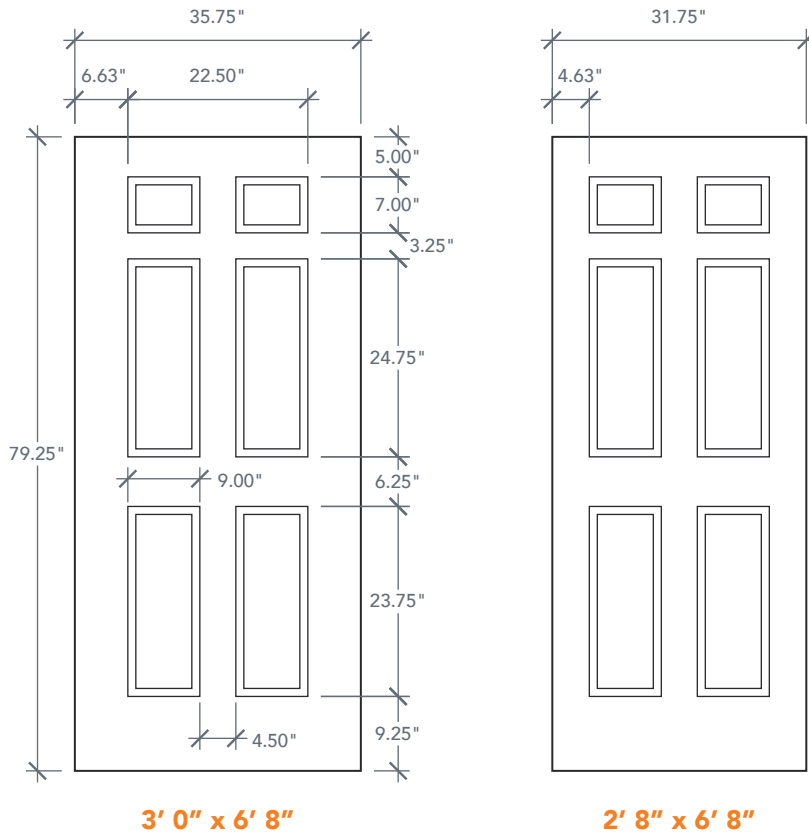

6'8" DRG61 SIX PANEL UTILITY DOOR

OAK SERIES

2022 PLASTPRO SPECBOOK PAGE: 101

AVAILABLE SIZING

ARTWORK SCALE: 1/2"=1'

3' 0" x 6' 8"

2' 8" x 6' 8"

NOTE: BY REQUEST, DOOR HEIGHT COMES IN VARYING DIMENSIONS TO A MINIMUM OF 79". EXCESS WILL BE TAKEN FROM BOTTOM RAIL. ALL OTHER DIMENSIONS WILL REMAIN THE SAME.

CUTOUTS & GLASS

	<p>TWIN LITE HL2</p> <p>2'8" Cutout 9" x 37" 3'0" Glass 8" x 36"</p> <p>A = 5.0"</p>		<p>HALF LITE HL4</p> <p>2'8" Cutout 23" x 37" 3'0" Glass 22" x 36"</p> <p>A = 5.0"</p>		<p>FULL LITE FL7</p> <p>2'8" Cutout 23" x 65" 3'0" Glass 22" x 64"</p> <p>A = 5.0"</p>
--	--	--	--	--	--

A = DISTANCE FROM TOP OF DOOR TO TOP OF OPENING

MATCHING SIDELITES

SLG61

Available Widths:
1' 0"
1' 2"

Spec Page = 118