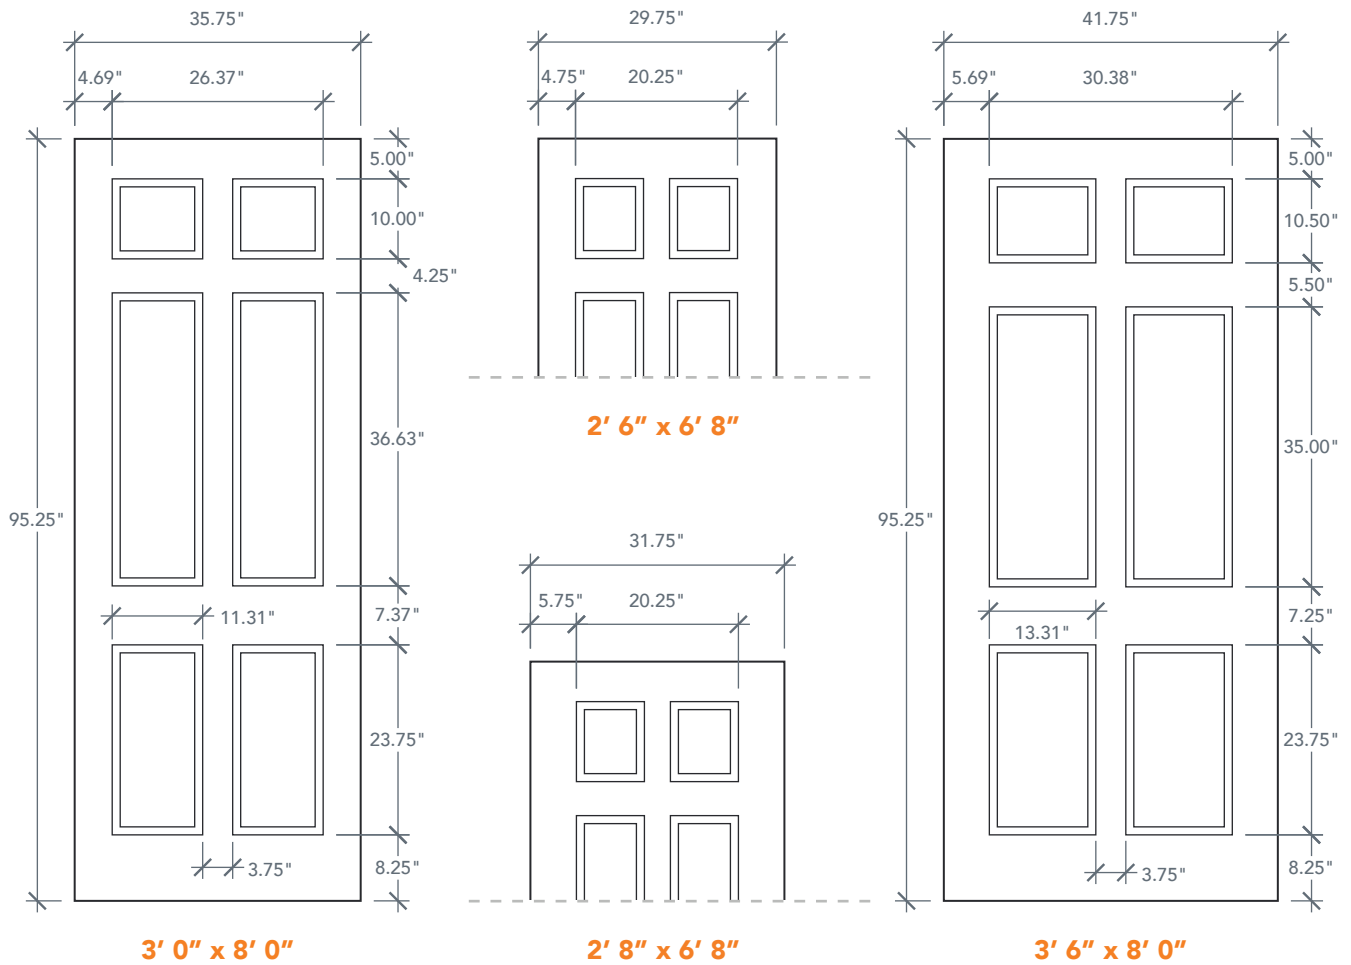

# 8'0" DRG6080 SIX PANEL DOOR

OAK SERIES

2022 PLASTPRO SPECBOOK PAGE: 100

## AVAILABLE SIZING

ARTWORK SCALE: 1/2"=1'

NOTE: BY REQUEST, DOOR HEIGHT COMES IN VARYING DIMENSIONS TO A MINIMUM OF 95". EXCESS WILL BE TAKEN FROM BOTTOM RAIL. ALL OTHER DIMENSIONS WILL REMAIN THE SAME.

## CUTOUTS & GLASS

HALF LITE	
HL6	
3'0"	Cutout 26 1/2" x 51"
	Glass 25 1/2" x 50"
346	
3'6"	Cutout 30 3/8" x 51 1/4"
	Glass 29 3/8" x 50 1/4"
A = 5.0"	

A = DISTANCE FROM TOP OF DOOR TO TOP OF OPENING

## MATCHING SIDELITES

	SLG4180
	Available Widths:
	1' 0" 1' 2"
Spec Page = 115	