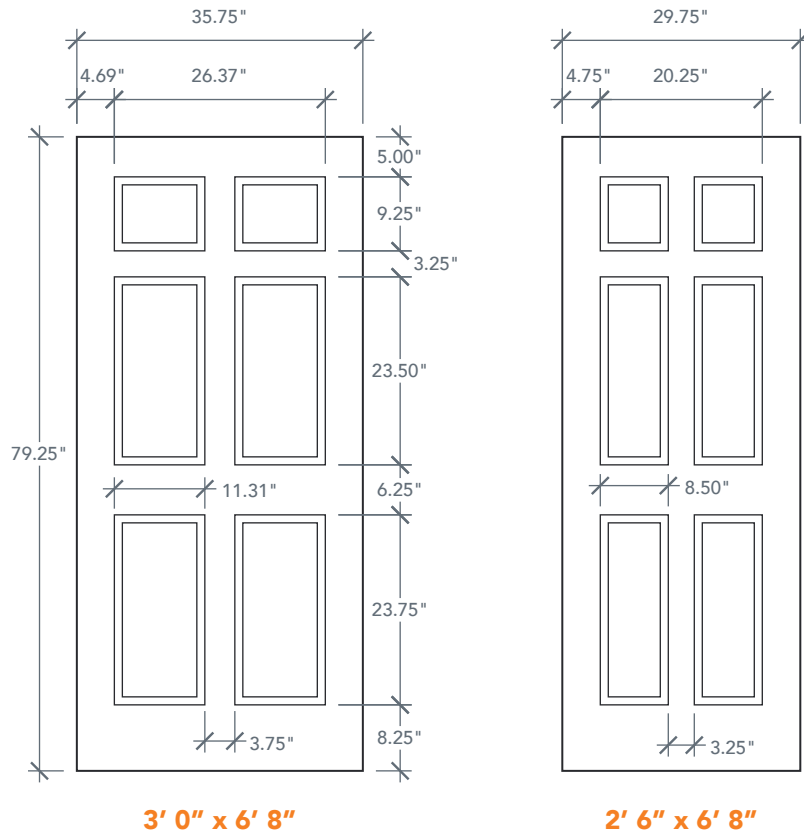

6'8" DRG60 SIX PANEL DOOR

OAK SERIES

2022 PLASTPRO SPECBOOK PAGE: 99

AVAILABLE SIZING

ARTWORK SCALE: 1/2"=1'

3' 0" x 6' 8"

2' 6" x 6' 8"

NOTE: BY REQUEST, DOOR HEIGHT COMES IN VARYING DIMENSIONS TO A MINIMUM OF 79". EXCESS WILL BE TAKEN FROM BOTTOM RAIL. ALL OTHER DIMENSIONS WILL REMAIN THE SAME.

CUTOUTS & GLASS

TOP LITE			
TL5			
2'6"	Cutout	21" x 9 1/4"	
	Glass	20" x 8 1/4"	
TL1			
3'0"	Cutout	26 1/2" x 9 1/4"	
	Glass	25 1/2" x 8 1/4"	
A = 5.0"			

A = DISTANCE FROM TOP OF DOOR TO TOP OF OPENING

MATCHING SIDELITES

	SLG60
	Available Widths:
	1' 0"
	1' 2"
Spec Page = 117	