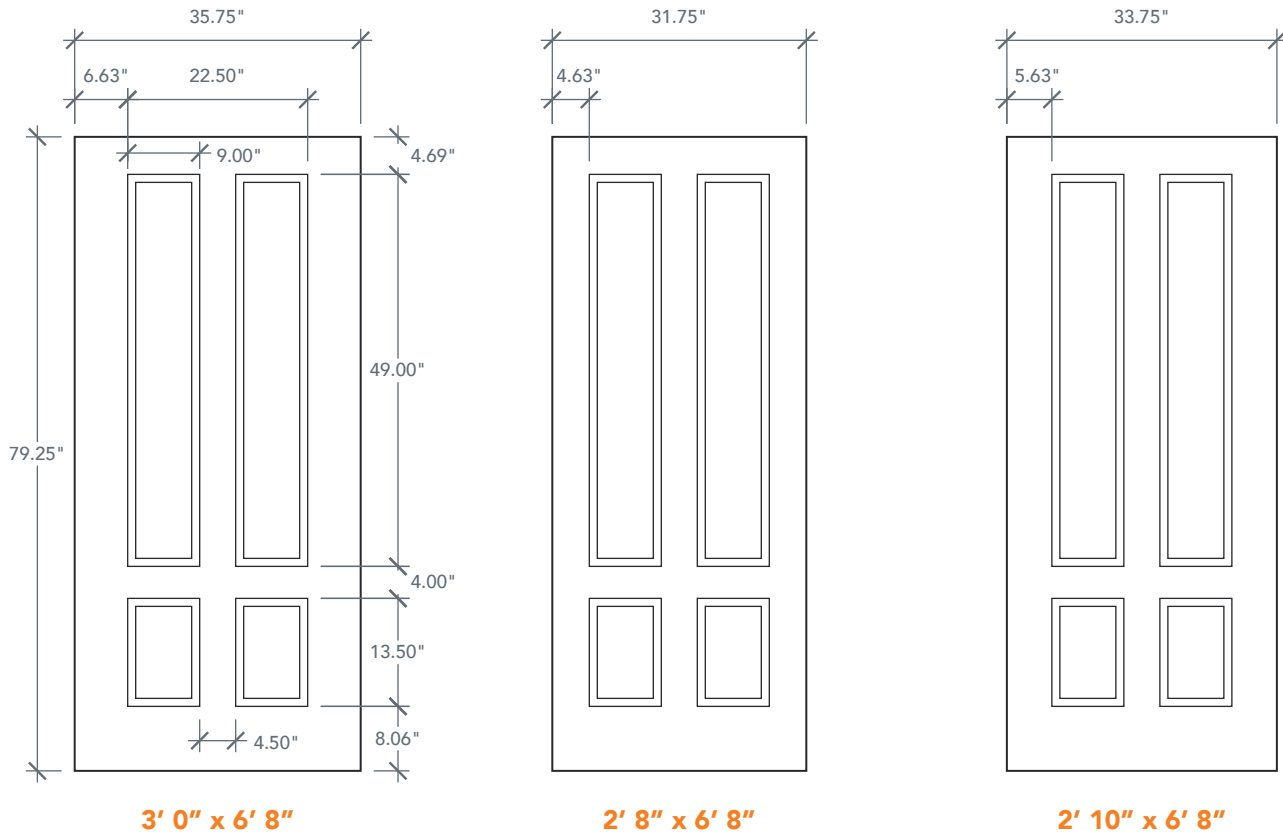

6'8" DRG49 3/4 FOUR PANEL DOOR

OAK SERIES

2022 PLASTPRO SPECBOOK PAGE: 96

AVAILABLE SIZING

ARTWORK SCALE: 1/2"=1'

3' 0" x 6' 8"

2' 8" x 6' 8"

2' 10" x 6' 8"

NOTE: BY REQUEST, DOOR HEIGHT COMES IN VARYING DIMENSIONS TO A MINIMUM OF 79". EXCESS WILL BE TAKEN FROM BOTTOM RAIL. ALL OTHER DIMENSIONS WILL REMAIN THE SAME.

CUTOUTS & GLASS

TWIN LITE			
341			
2'8"	Cutout	9" x 49"	A = 4.69"
2'10"			
3'0"	Glass	8" x 48"	

3/4 LITE			
342			
2'8"	Cutout	23" x 49"	A = 4.69"
2'10"			
3'0"	Glass	22" x 48"	

A = DISTANCE FROM TOP OF DOOR TO TOP OF OPENING

MATCHING SIDELITES

SLG49
Available Widths:
1' 0"
1' 2"

Spec Page = 116