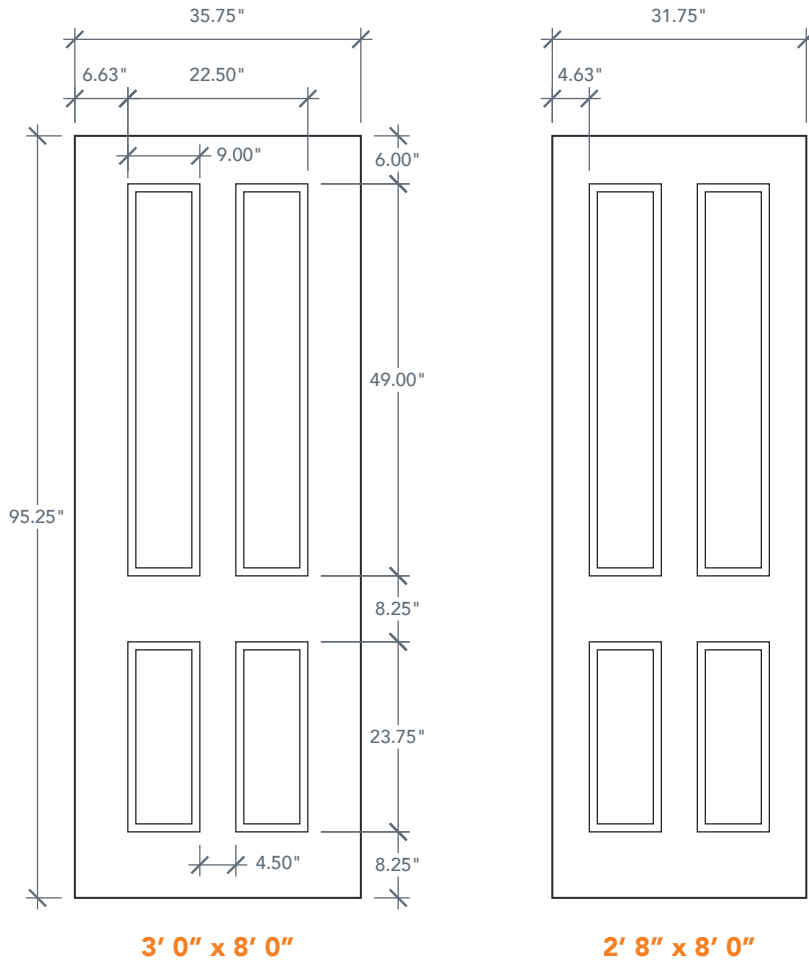

8'0" DRG4180 TRUE FOUR PANEL DOOR

OAK SERIES
2022 PLASTPRO SPECBOOK PAGE: 95

AVAILABLE SIZING

ARTWORK SCALE: 1/2"=1'

3' 0" x 8' 0"

2' 8" x 8' 0"

NOTE: BY REQUEST, DOOR HEIGHT COMES IN VARYING DIMENSIONS TO A MINIMUM OF 95". EXCESS WILL BE TAKEN FROM BOTTOM RAIL. ALL OTHER DIMENSIONS WILL REMAIN THE SAME.

CUTOUTS & GLASS

TWIN LITE
341

2'8" Cutout 9" x 49"
3'0" Glass 8" x 48"

A = 6.0"

HALF LITE
342

2'8" Cutout 23" x 49"
3'0" Glass 22" x 48"

A = 6.0"

FULL LITE
FL8

2'8" Cutout 23" x 81"
3'0" Glass 22" x 80"

A = 6.0"

A = DISTANCE FROM TOP OF DOOR TO TOP OF OPENING

MATCHING SIDELITES

SLG4180

Available Widths:

- 1' 0"
- 1' 2"

Spec Page = 115