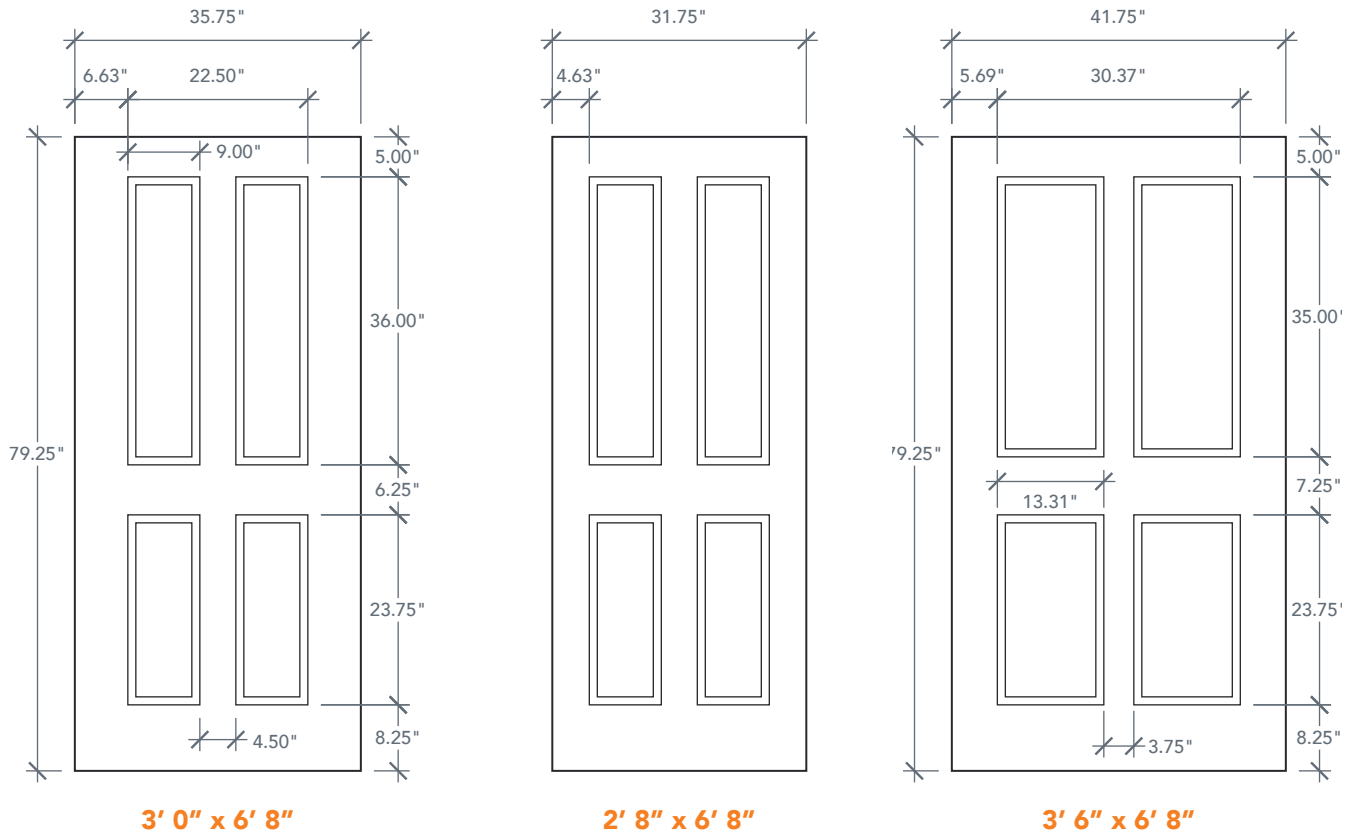

6'8" DRG41 TRUE FOUR PANEL DOOR

OAK SERIES

2022 PLASTPRO SPECBOOK PAGE: 93

AVAILABLE SIZING

ARTWORK SCALE: 1/2"=1'

3' 0" x 6' 8"

2' 8" x 6' 8"

3' 6" x 6' 8"

NOTE: BY REQUEST, DOOR HEIGHT COMES IN VARYING DIMENSIONS TO A MINIMUM OF 79". EXCESS WILL BE TAKEN FROM BOTTOM RAIL. ALL OTHER DIMENSIONS WILL REMAIN THE SAME.

CUTOUTS & GLASS

TWIN LITE	
HL2	
2'6"	Cutout 9" x 37"
2'8"	
2'10"	
3'0"	Glass 8" x 36"

A = 5.0"

HALF LITE	
HL4	
2'8"	Cutout 23" x 37"
2'10"	
3'0"	
	Glass 22" x 36"

A = 5.0"

A = DISTANCE FROM TOP OF DOOR TO TOP OF OPENING

MATCHING SIDELITES

SLG60

Available Widths:
1' 0"
1' 2"
Note: does not match with 3'6" x 6'8"