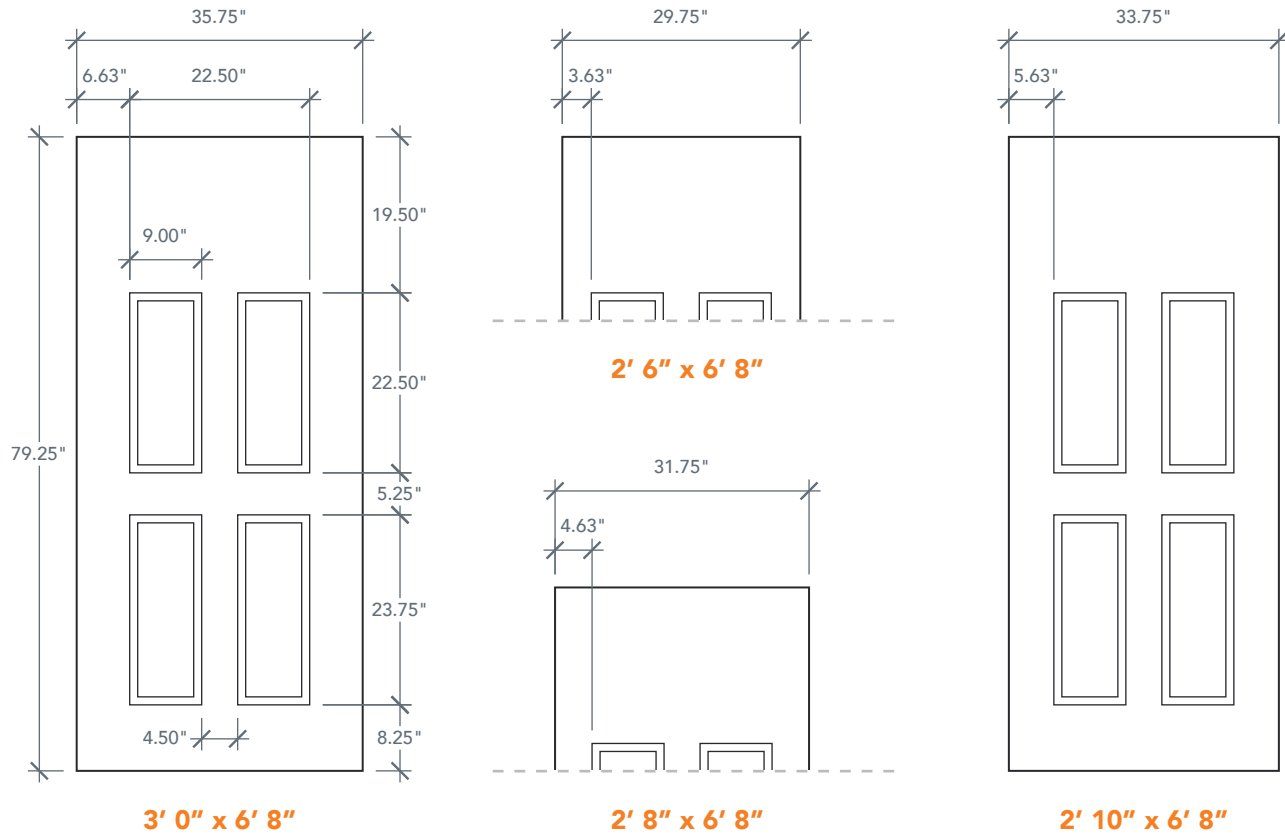

6'8" DRG40 FOUR PANEL BLANK TOP DOOR

OAK SERIES

2022 PLASTPRO SPECBOOK PAGE: 92

AVAILABLE SIZING

ARTWORK SCALE: 1/2"=1'

NOTE: BY REQUEST, DOOR HEIGHT COMES IN VARYING DIMENSIONS TO A MINIMUM OF 79". EXCESS WILL BE TAKEN FROM BOTTOM RAIL. ALL OTHER DIMENSIONS WILL REMAIN THE SAME.

CUTOUTS & GLASS

MATCHING SIDELITES