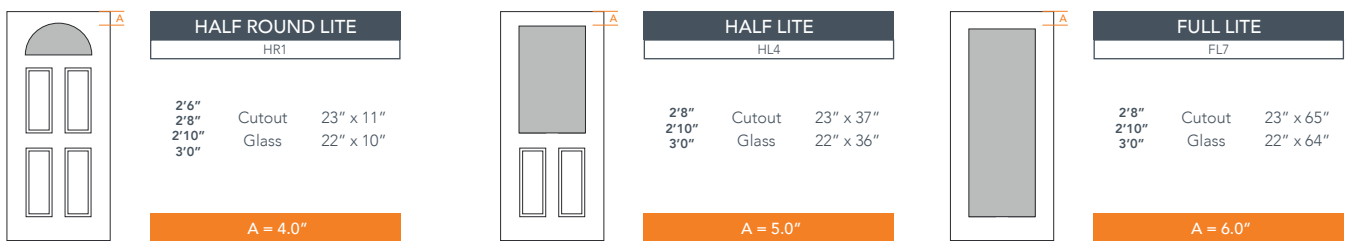

6'8" DRG40 FOUR PANEL BLANK TOP DOOR

OAK SERIES

2022 PLASTPRO SPECBOOK PAGE: 92

AVAILABLE SIZING

ARTWORK SCALE: 1/2"=1'

NOTE: BY REQUEST, DOOR HEIGHT COMES IN VARYING DIMENSIONS TO A MINIMUM OF 79". EXCESS WILL BE TAKEN FROM BOTTOM RAIL. ALL OTHER DIMENSIONS WILL REMAIN THE SAME.

CUTOUTS & GLASS

MATCHING SIDELITES