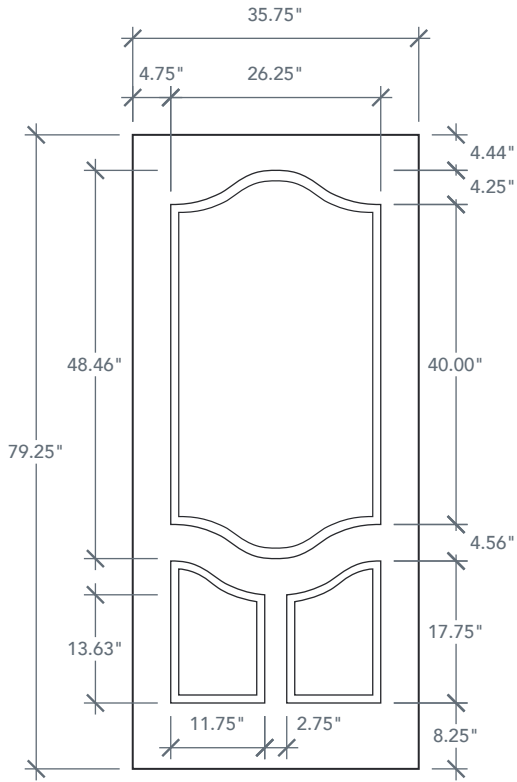

6'8" DRG3P 3/4 PREMIUM DOOR

OAK SERIES
2022 PLASTPRO SPECBOOK PAGE: 88

AVAILABLE SIZING

ARTWORK SCALE: 1/2"=1'

3' 0" x 6' 8"

NOTE: BY REQUEST, DOOR HEIGHT COMES IN VARYING DIMENSIONS TO A MINIMUM OF 79". EXCESS WILL BE TAKEN FROM BOTTOM RAIL. ALL OTHER DIMENSIONS WILL REMAIN THE SAME.

CUTOUTS & GLASS

3/4 OVAL LITE
3V2

3'0" Cutout 17.84" x 40.12"
Glass 16.78" x 38.72"

OVAL IS CENTERED IN PANEL HEIGHT

MATCHING SIDELITES

SLG3P

Available Widths:

1' 0"
1' 2"

Spec Page = 113