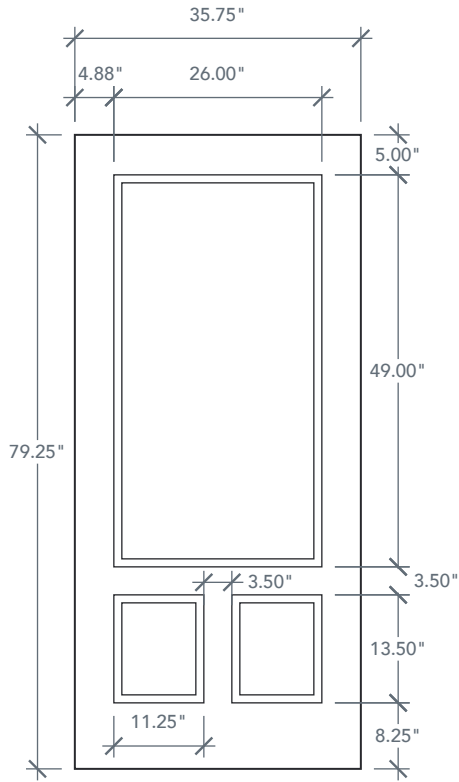

6'8" DRG3E 3/4 ELITE DOOR

OAK SERIES
2022 PLASTPRO SPECBOOK PAGE: 87

AVAILABLE SIZING

ARTWORK SCALE: 1/2"=1'

3' 0" x 6' 8"

NOTE: BY REQUEST, DOOR HEIGHT COMES IN VARYING DIMENSIONS TO A MINIMUM OF 79". EXCESS WILL BE TAKEN FROM BOTTOM RAIL. ALL OTHER DIMENSIONS WILL REMAIN THE SAME.

CUTOUTS & GLASS

3/4 OVAL LITE
3V2

3'0" Cutout 17.84" x 40.12"
Glass 16.78" x 38.72"

OVAL IS CENTERED IN PANEL HEIGHT

3/4 LITE
343

3'0" Cutout 26" x 49"
Glass 25" x 48"

A = 5.0"

A = DISTANCE FROM TOP OF DOOR TO TOP OF OPENING

MATCHING SIDELITES

SLG3E

Available Widths:

1' 0"
1' 2"

Spec Page = 112