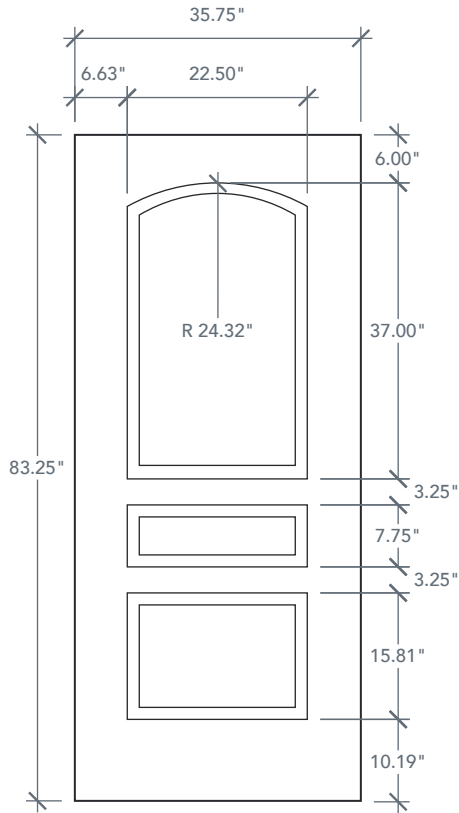

7'0" DRG3170 THREE PANEL DOOR

OAK SERIES

2022 PLASTPRO SPECBOOK PAGE: 91

AVAILABLE SIZING

ARTWORK SCALE: 1/2"=1'

3' 0" x 7' 0"

NOTE: BY REQUEST, DOOR HEIGHT COMES IN VARYING DIMENSIONS TO A MINIMUM OF 83". EXCESS WILL BE TAKEN FROM BOTTOM RAIL. ALL OTHER DIMENSIONS WILL REMAIN THE SAME.

CUTOUTS & GLASS

HALF LITE
HL4

3'0" Cutout 23" x 37"
Glass 22" x 36"

A = 6.0"

3/4 LITE
342

3'0" Cutout 23" x 49"
Glass 22" x 48"

A = 6.0"

A = DISTANCE FROM TOP OF DOOR TO TOP OF OPENING