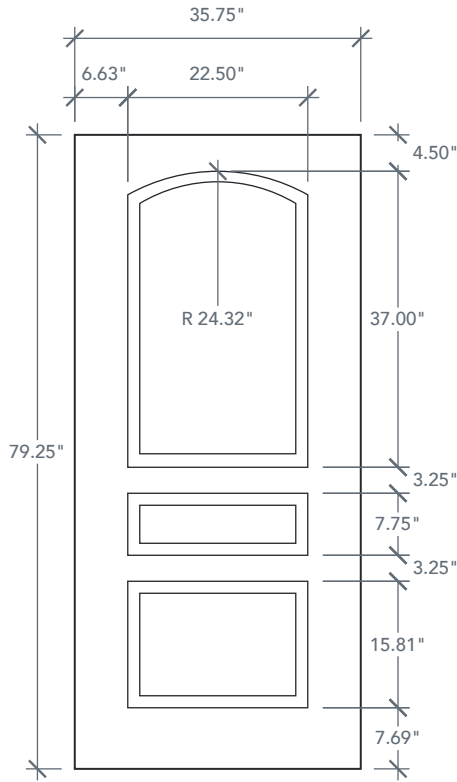

6'8" DRG31 THREE PANEL DOOR

OAK SERIES

2022 PLASTPRO SPECBOOK PAGE: 90

AVAILABLE SIZING

ARTWORK SCALE: 1/2"=1'

3' 0" x 6' 8"

NOTE: BY REQUEST, DOOR HEIGHT COMES IN VARYING DIMENSIONS TO A MINIMUM OF 79". EXCESS WILL BE TAKEN FROM BOTTOM RAIL. ALL OTHER DIMENSIONS WILL REMAIN THE SAME.

CUTOUTS & GLASS

HALF LITE
HL4

3'0" Cutout 23" x 37"
Glass 22" x 36"

A = 4.5"

3/4 LITE
342

3'0" Cutout 23" x 49"
Glass 22" x 48"

A = 4.5"

A = DISTANCE FROM TOP OF DOOR TO TOP OF OPENING