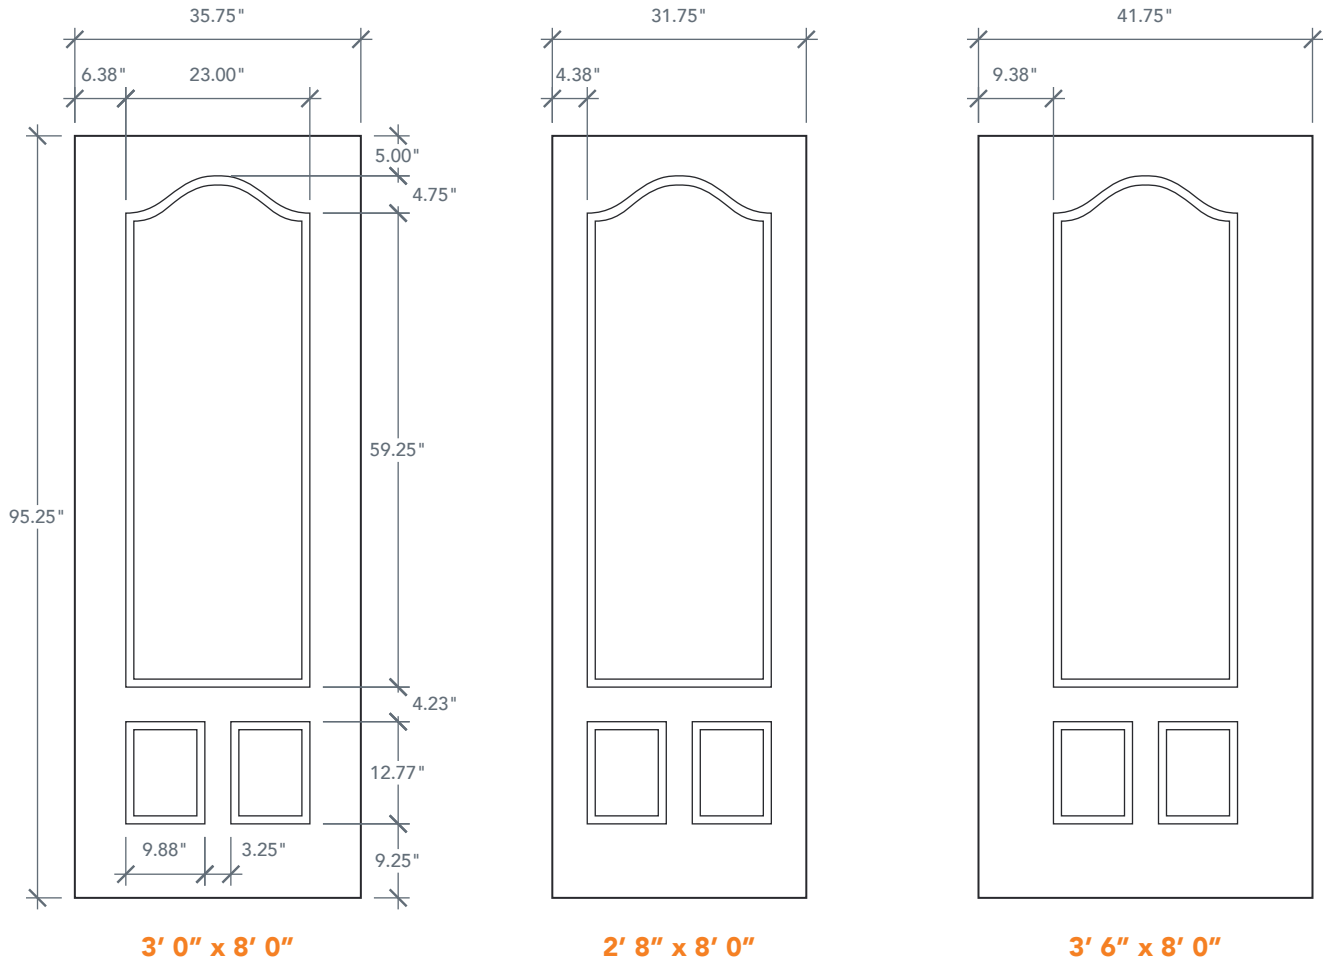

## AVAILABLE SIZING

ARTWORK SCALE: 1/2"=1'

**3' 0" x 8' 0"**

**2' 8" x 8' 0"**

**3' 6" x 8' 0"**

NOTE: BY REQUEST, DOOR HEIGHT COMES IN VARYING DIMENSIONS TO A MINIMUM OF 95". EXCESS WILL BE TAKEN FROM BOTTOM RAIL. ALL OTHER DIMENSIONS WILL REMAIN THE SAME.

## CUTOUTS & GLASS

Diagram	Configuration	Dimensions	A
	<b>3/4 OVAL LITE</b> 3V3	2'8" Cutout 14 3/5" x 54 3/5" 3'0" Glass 13" x 53" 3'6"	A = 9.75"
	<b>3/4 LITE</b> FL7	2'8" Cutout 23" x 65" 3'0" Glass 22" x 64" 3'6"	A = 5.0"
	<b>FULL LITE</b> FL8	2'8" Cutout 23" x 81" 3'0" Glass 22" x 80" 3'6"	A = 5.0"

A = DISTANCE FROM TOP OF DOOR TO TOP OF OPENING

## MATCHING SIDELITES

SLG3080

Available Widths:  
1' 0"  
1' 2"

Spec Page = 114