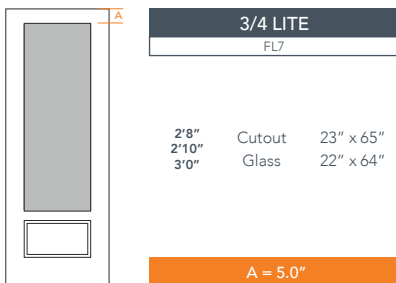

8'0" DRG2980 3/4 TWO PANEL DOOR

OAK SERIES

2022 PLASTPRO SPECBOOK PAGE: 86

AVAILABLE SIZING

ARTWORK SCALE: 1/2"=1'

3' 0" x 8' 0"

2' 8" x 8' 0"

2' 10" x 8' 0"

NOTE: BY REQUEST, DOOR HEIGHT COMES IN VARYING DIMENSIONS TO A MINIMUM OF 95". EXCESS WILL BE TAKEN FROM BOTTOM RAIL. ALL OTHER DIMENSIONS WILL REMAIN THE SAME.

CUTOUTS & GLASS

3/4 LITE
FL7

2'8" Cutout 23" x 65"
2'10" Glass 22" x 64"
3'0"

A = 5.0"

A = DISTANCE FROM TOP OF DOOR TO TOP OF OPENING

MATCHING SIDELITES

SLG3080

Available Widths:

1' 0"
1' 2"

Spec Page = 114

Updated: March 2022