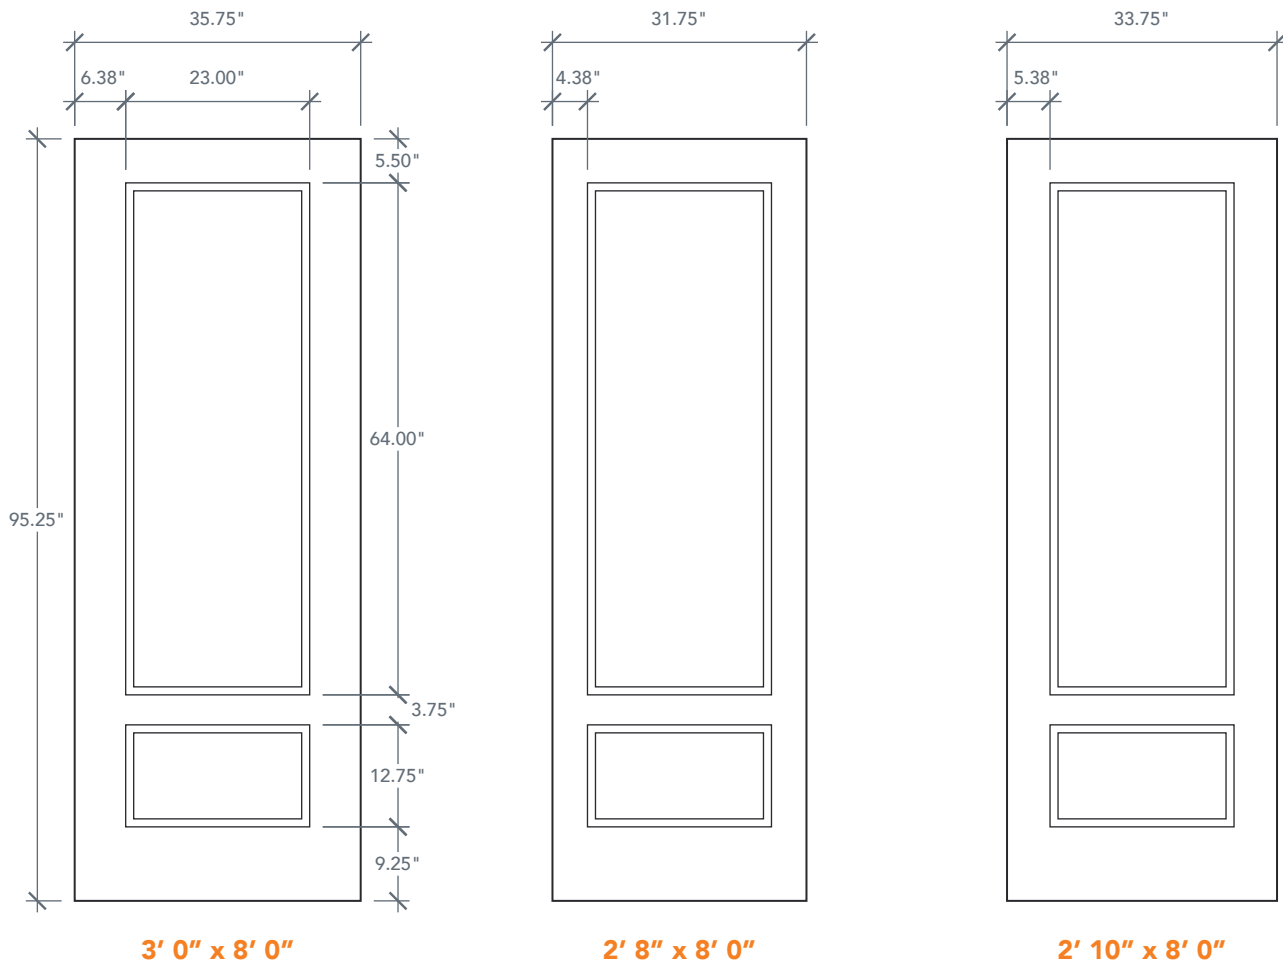

8'0" DRG2980 3/4 TWO PANEL DOOR

OAK SERIES

2022 PLASTPRO SPECBOOK PAGE: 86

AVAILABLE SIZING

ARTWORK SCALE: 1/2"=1'

3' 0" x 8' 0"

2' 8" x 8' 0"

2' 10" x 8' 0"

NOTE: BY REQUEST, DOOR HEIGHT COMES IN VARYING DIMENSIONS TO A MINIMUM OF 95". EXCESS WILL BE TAKEN FROM BOTTOM RAIL. ALL OTHER DIMENSIONS WILL REMAIN THE SAME.

CUTOUTS & GLASS

3/4 LITE
FL7

2'8" Cutout 23" x 65"
2'10" Glass 22" x 64"
3'0"

A = 5.0"

A = DISTANCE FROM TOP OF DOOR TO TOP OF OPENING

MATCHING SIDELITES

SLG3080

Available Widths:

1' 0"
1' 2"

Spec Page = 114

Updated: March 2022