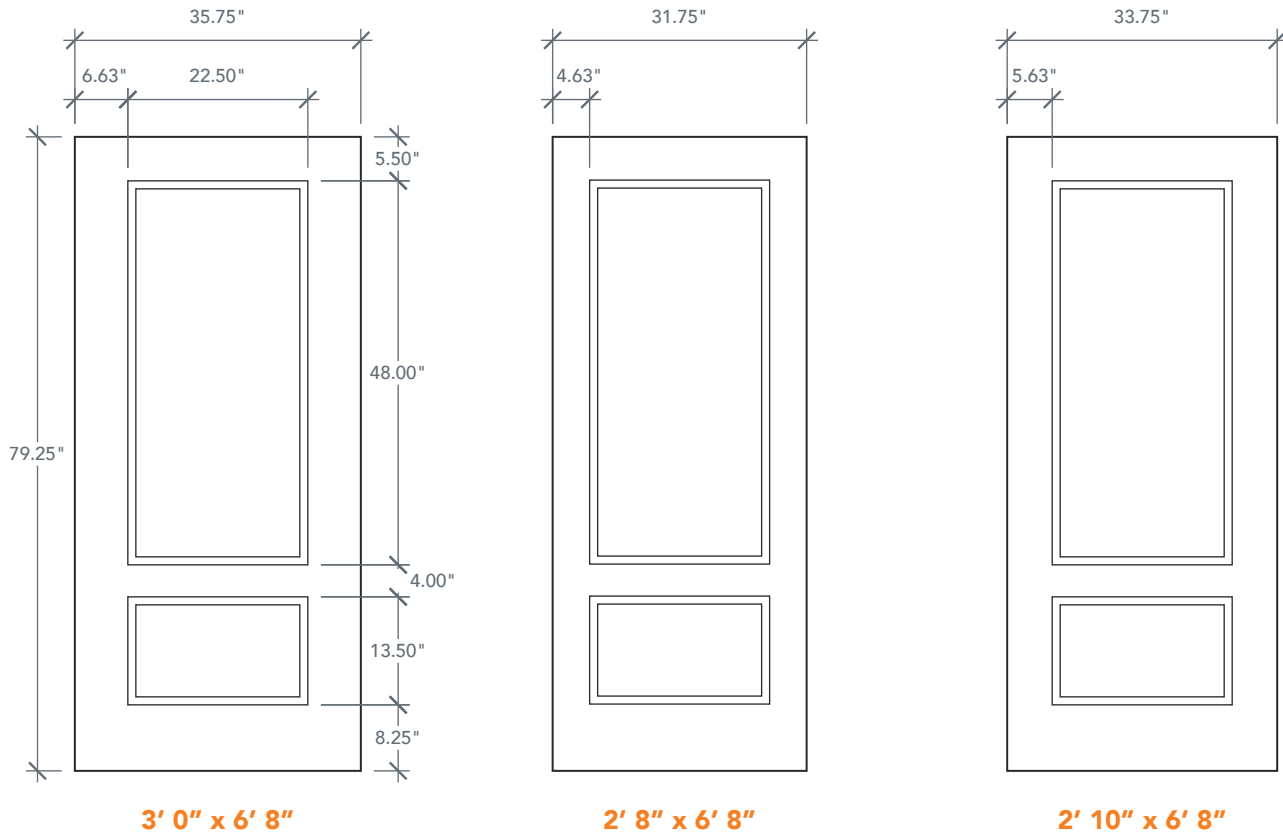

6'8" DRG29 3/4 TWO PANEL DOOR

OAK SERIES

2022 PLASTPRO SPECBOOK PAGE: 85

AVAILABLE SIZING

ARTWORK SCALE: 1/2"=1'

NOTE: BY REQUEST, DOOR HEIGHT COMES IN VARYING DIMENSIONS TO A MINIMUM OF 79". EXCESS WILL BE TAKEN FROM BOTTOM RAIL. ALL OTHER DIMENSIONS WILL REMAIN THE SAME.

CUTOUTS & GLASS

A = DISTANCE FROM TOP OF DOOR TO TOP OF OPENING