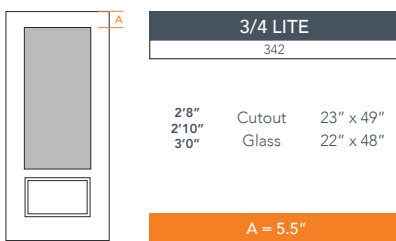

6'8" DRG29 3/4 TWO PANEL DOOR

OAK SERIES

2022 PLASTPRO SPECBOOK PAGE: 85

AVAILABLE SIZING

ARTWORK SCALE: 1/2"=1'

NOTE: BY REQUEST, DOOR HEIGHT COMES IN VARYING DIMENSIONS TO A MINIMUM OF 79". EXCESS WILL BE TAKEN FROM BOTTOM RAIL. ALL OTHER DIMENSIONS WILL REMAIN THE SAME.

CUTOUTS & GLASS

A = DISTANCE FROM TOP OF DOOR TO TOP OF OPENING