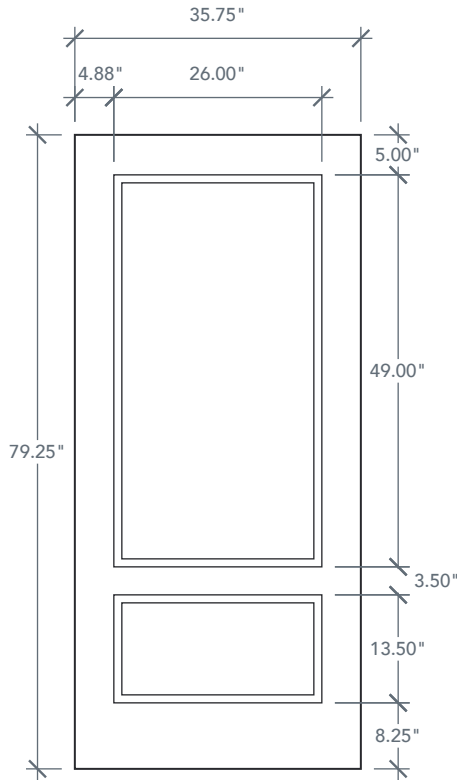

# 6'8" DRG20 3/4 HERITAGE DOOR

OAK SERIES

2022 PLASTPRO SPECBOOK PAGE: 84

## AVAILABLE SIZING

ARTWORK SCALE: 1/2"=1'

**3' 0" x 6' 8"**

NOTE: BY REQUEST, DOOR HEIGHT COMES IN VARYING DIMENSIONS TO A MINIMUM OF 79". EXCESS WILL BE TAKEN FROM BOTTOM RAIL. ALL OTHER DIMENSIONS WILL REMAIN THE SAME.

## CUTOUTS & GLASS

**3/4 OVAL LITE**  
3V2

3'0" Cutout 17.84" x 40.12"  
Glass 16.78" x 38.72"

**3/4 LITE**  
343

3'0" Cutout 26" x 49"  
Glass 25" x 48"

**A = 5.0"**

OVAL IS CENTERED IN PANEL HEIGHT

A = DISTANCE FROM TOP OF DOOR TO TOP OF OPENING

## MATCHING SIDELITES

SLG3E

Available Widths:

1' 0"  
1' 2"

Spec Page = 112