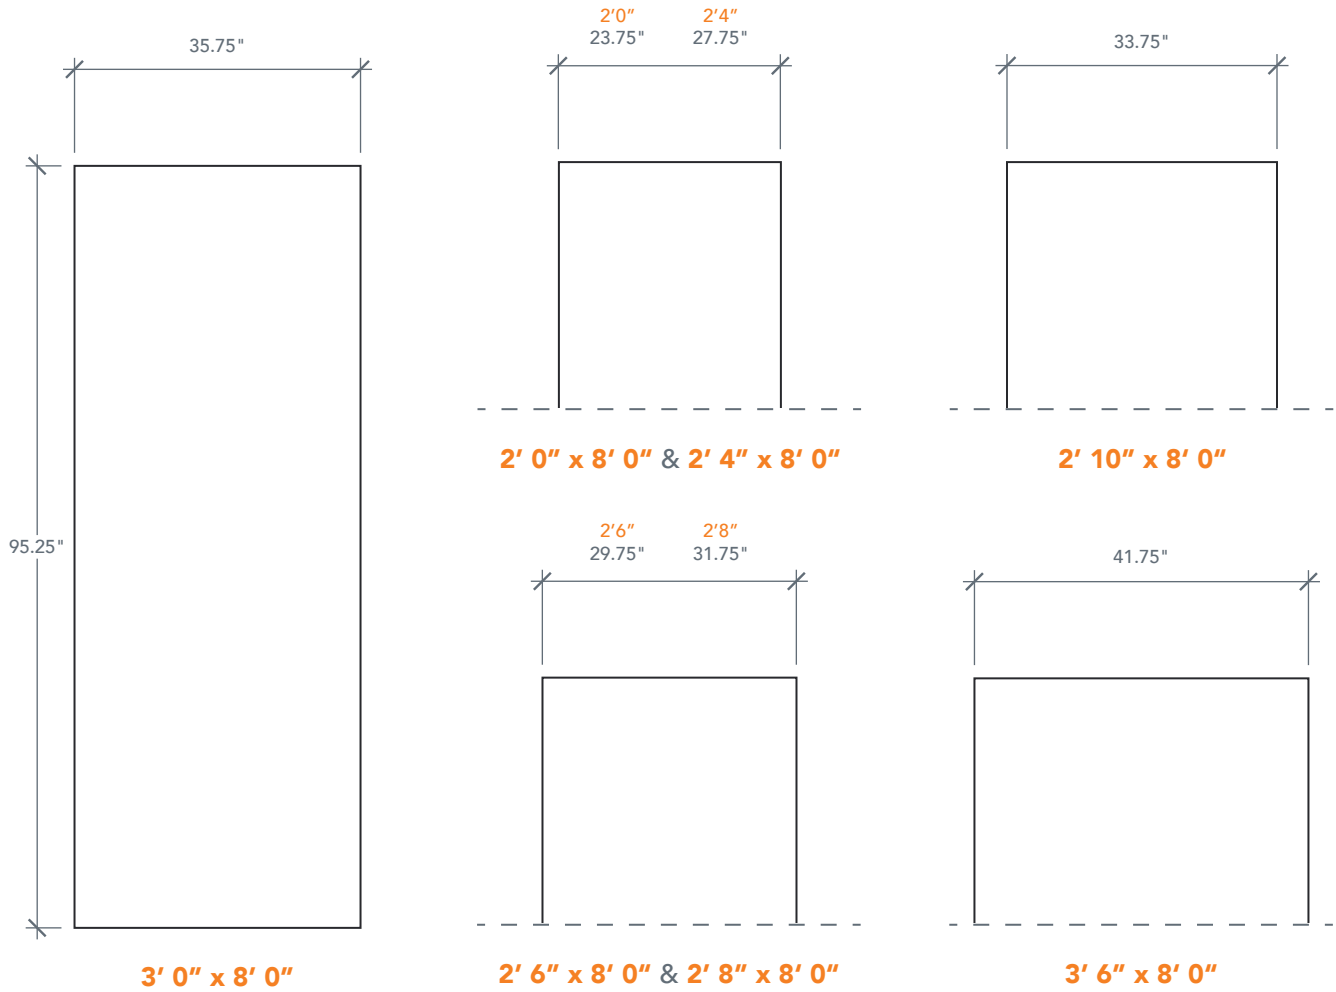

# 8'0" DRG0080 FLUSH DOOR

OAK SERIES

2022 PLASTPRO SPECBOOK PAGE: 83

## AVAILABLE SIZING

ARTWORK SCALE: 1/2"=1'

NOTE: BY REQUEST, DOOR HEIGHT COMES IN VARYING DIMENSIONS TO A MINIMUM OF 95". EXCESS WILL BE TAKEN FROM BOTTOM RAIL. ALL OTHER DIMENSIONS WILL REMAIN THE SAME.

## CUTOUTS & GLASS

A = DISTANCE FROM TOP OF DOOR TO TOP OF OPENING

## MATCHING SIDELITES