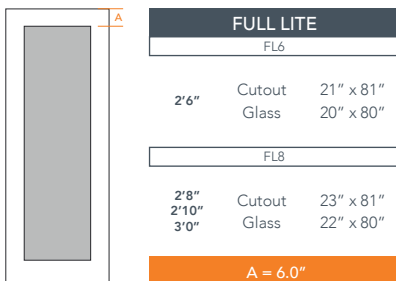

# 8'0" DRG0080 FLUSH DOOR

OAK SERIES

2022 PLASTPRO SPECBOOK PAGE: 83

## AVAILABLE SIZING

ARTWORK SCALE: 1/2"=1'

NOTE: BY REQUEST, DOOR HEIGHT COMES IN VARYING DIMENSIONS TO A MINIMUM OF 95". EXCESS WILL BE TAKEN FROM BOTTOM RAIL. ALL OTHER DIMENSIONS WILL REMAIN THE SAME.

## CUTOUTS & GLASS

A = DISTANCE FROM TOP OF DOOR TO TOP OF OPENING