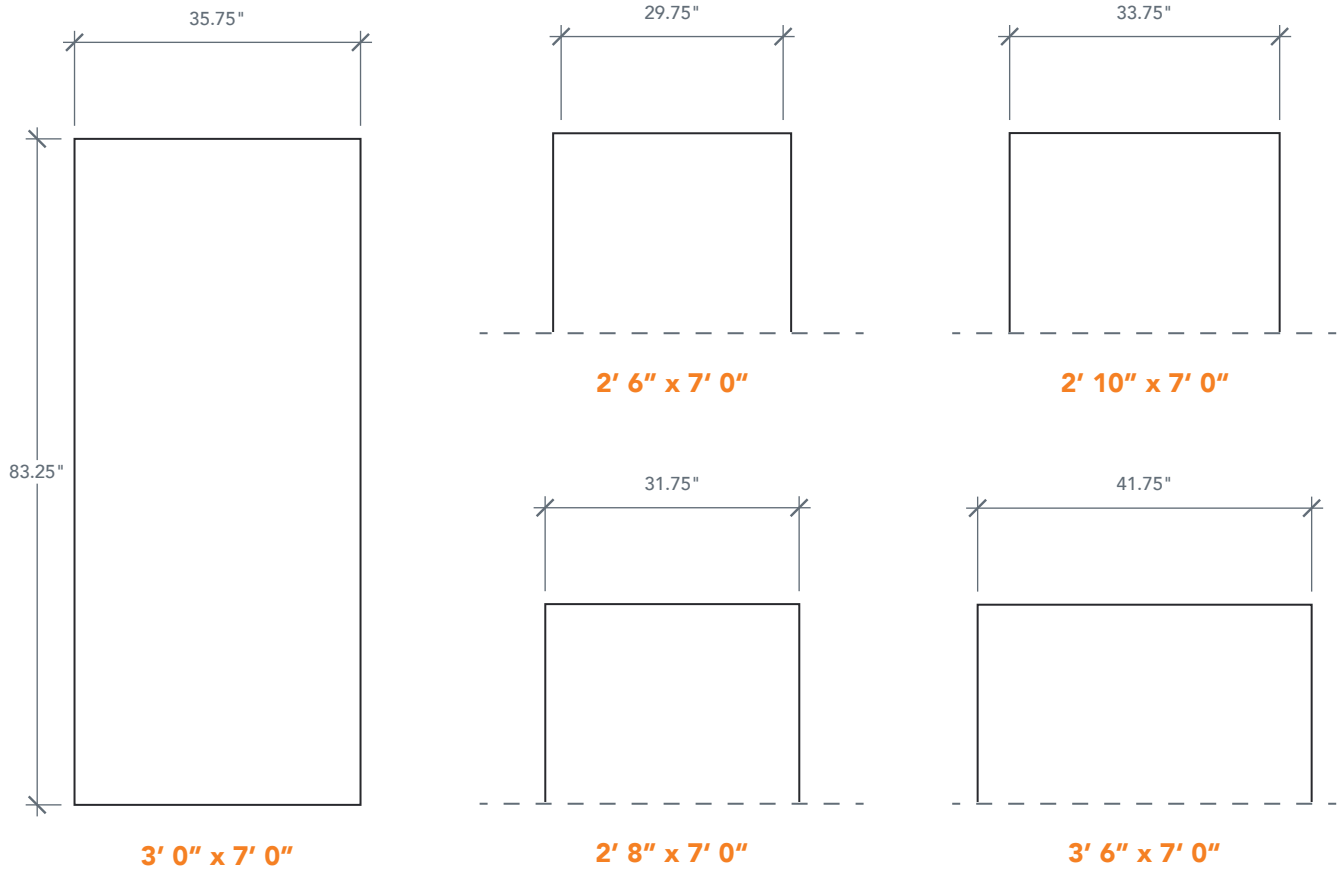

7'0" DRG0070 FLUSH DOOR

OAK SERIES

2022 PLASTPRO SPECBOOK PAGE: 82

AVAILABLE SIZING

ARTWORK SCALE: 1/2"=1'

NOTE: BY REQUEST, DOOR HEIGHT COMES IN VARYING DIMENSIONS TO A MINIMUM OF 83". EXCESS WILL BE TAKEN FROM BOTTOM RAIL. ALL OTHER DIMENSIONS WILL REMAIN THE SAME.

CUTOUTS & GLASS

A	FULL LITE	
	FL5	
2'6"	Cutout	21" x 65"
	Glass	20" x 64"
	FL7	
2'8"	Cutout	23" x 65"
2'10"	Glass	22" x 64"
3'0"		
	A = 7.5"	

A = DISTANCE FROM TOP OF DOOR TO TOP OF OPENING

MATCHING SIDELITES

	SLG0070
	Available Widths:
	1' 0" 1' 2"
	Spec Page = 110