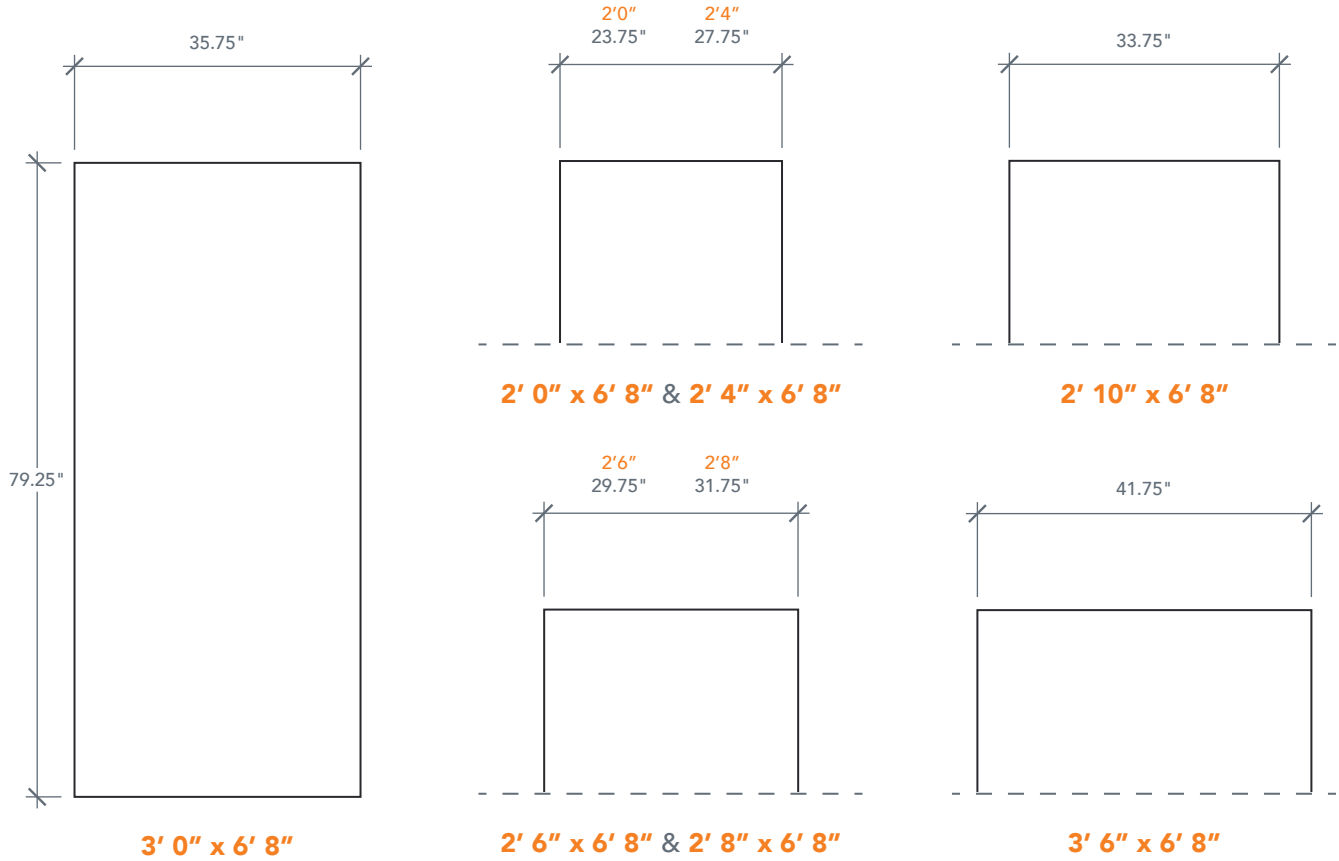

6'8" DRG00 FLUSH DOOR

OAK SERIES

2022 PLASTPRO SPECBOOK PAGE: 81

AVAILABLE SIZING

ARTWORK SCALE: 1/2"=1'

NOTE: BY REQUEST, DOOR HEIGHT COMES IN VARYING DIMENSIONS TO A MINIMUM OF 79". EXCESS WILL BE TAKEN FROM BOTTOM RAIL. ALL OTHER DIMENSIONS WILL REMAIN THE SAME.

CUTOUTS & GLASS

	FULL LITE	
	FL5	
2'6"	Cutout	21" x 65"
	Glass	20" x 64"
	FL7	
2'8"	Cutout	23" x 65"
2'10"	Glass	22" x 64"
3'0"		
A = 6.0"		

A = DISTANCE FROM TOP OF DOOR TO TOP OF OPENING

MATCHING SIDELITES

	SLG00
	Available Widths:
	1'0"
	1'2"
	Spec Page = 109