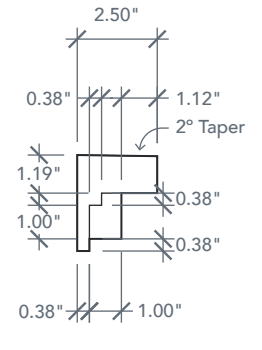

ACDSGT2704 4 BLOCK DENTIL SHELF

OAK SERIES

2022 PLASTPRO SPECBOOK PAGE: 121

ACCESSORY DIMENSIONS

ARTWORK NOT TO SCALE

Front Profile

Side Profile

ACCESSORY INFO

Parts Per Set: 1
4 Block Dentil Shelf

Matching Doors:
DRG6C | *Spec Page 98*