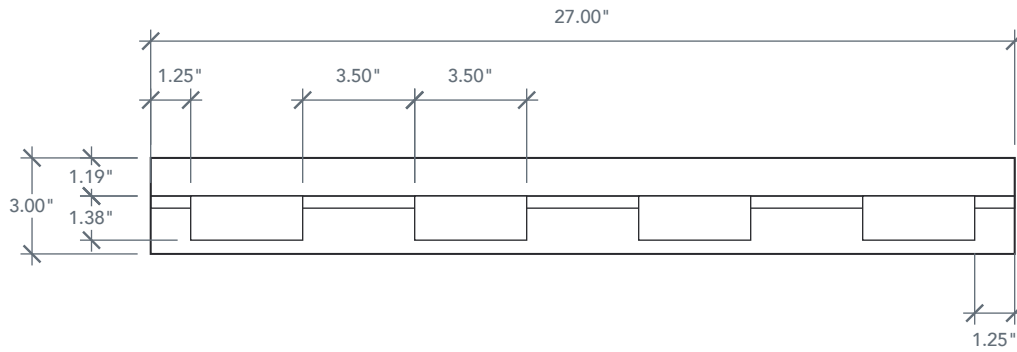

ACDSGT2704 4 BLOCK DENTIL SHELF

OAK SERIES

2022 PLASTPRO SPECBOOK PAGE: 121

ACCESSORY DIMENSIONS

ARTWORK NOT TO SCALE

Front Profile

Side Profile

ACCESSORY INFO

Parts Per Set: 1
4 Block Dentil Shelf

Matching Doors:
DRG6C | *Spec Page 98*