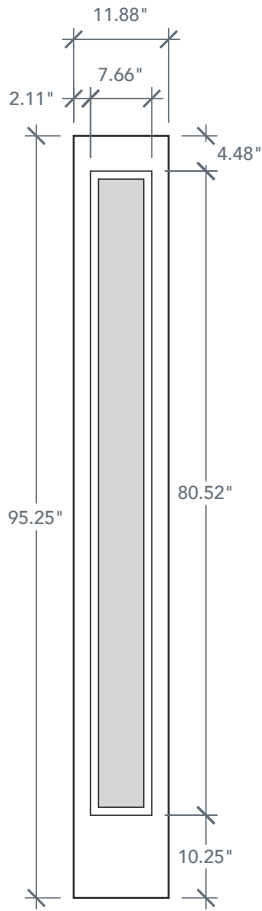

8'0" SLS1S80 NOVA 90 FULL LITE SIDELITE

BRUSHED SMOOTH

DIRECT GLAZED

NOVA SERIES

2022 PLASTPRO SPECBOOK PAGE: 202

AVAILABLE SIZING

ARTWORK SCALE: 1/2"=1'

1' 0" x 8' 0"

1' 2" x 8' 0"

Glass Measurements

NOTE: BY REQUEST, SIDELITE HEIGHT COMES IN VARYING DIMENSIONS TO A MINIMUM OF 95". EXCESS WILL BE TAKEN FROM BOTTOM RAIL. ALL OTHER DIMENSIONS WILL REMAIN THE SAME.

MATCHING DOORS

DRS1S80L

Available Widths:

- 2' 0"
- 2' 6"
- 2' 8"
- 2' 10"
- 3' 0"

Spec Page = 198