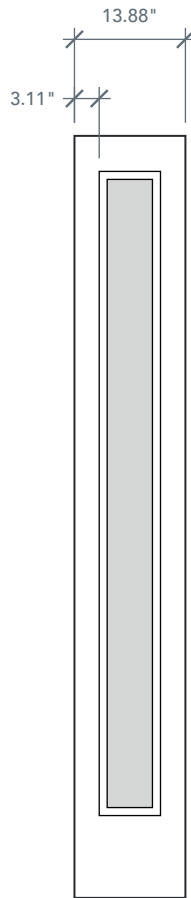

8'0" SLS1S80 NOVA 90 FULL LITE SIDELITE

BRUSHED SMOOTH

DIRECT GLAZED

NOVA SERIES

2022 PLASTPRO SPECBOOK PAGE: 202

AVAILABLE SIZING

ARTWORK SCALE: 1/2"=1'

1' 0" x 8' 0"

1' 2" x 8' 0"

Glass Measurements

NOTE: BY REQUEST, SIDELITE HEIGHT COMES IN VARYING DIMENSIONS TO A MINIMUM OF 95". EXCESS WILL BE TAKEN FROM BOTTOM RAIL. ALL OTHER DIMENSIONS WILL REMAIN THE SAME.

MATCHING DOORS

DRS1S80L

Available Widths:

- 2' 0"
- 2' 6"
- 2' 8"
- 2' 10"
- 3' 0"

Spec Page = 198