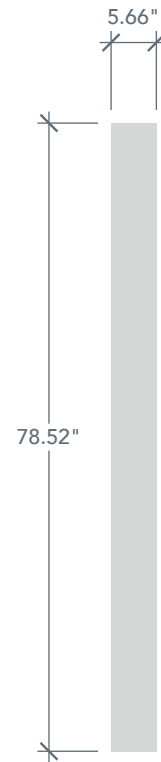

8'0" SLS1S80 NOVA 90 FULL LITE SIDELITE

BRUSHED SMOOTH

DIRECT GLAZED

NOVA SERIES

2022 PLASTPRO SPECBOOK PAGE: 202

AVAILABLE SIZING

ARTWORK SCALE: 1/2"=1'

1' 0" x 8' 0"

1' 2" x 8' 0"

Glass Measurements

NOTE: BY REQUEST, SIDELITE HEIGHT COMES IN VARYING DIMENSIONS TO A MINIMUM OF 95". EXCESS WILL BE TAKEN FROM BOTTOM RAIL. ALL OTHER DIMENSIONS WILL REMAIN THE SAME.

MATCHING DOORS

DRS1S80L

Available Widths:

- 2' 0"
- 2' 6"
- 2' 8"
- 2' 10"
- 3' 0"

Spec Page = 198