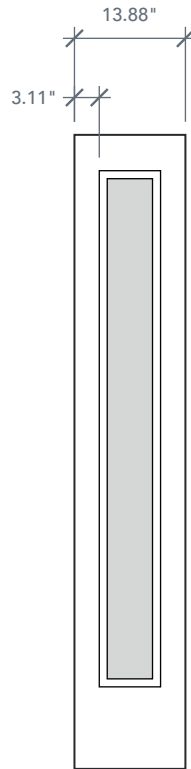

6'8" SLS1S NOVA 90 FULL LITE SIDELITE

BRUSHED SMOOTH

DIRECT GLAZED

NOVA SERIES

2022 PLASTPRO SPECBOOK PAGE: 201

AVAILABLE SIZING

ARTWORK SCALE: 1/2"=1'

1' 0" x 6' 8"

1' 2" x 6' 8"

Glass Measurements

NOTE: BY REQUEST, SIDELITE HEIGHT COMES IN VARYING DIMENSIONS TO A MINIMUM OF 79". EXCESS WILL BE TAKEN FROM BOTTOM RAIL. ALL OTHER DIMENSIONS WILL REMAIN THE SAME.

MATCHING DOORS

DRS1SL

Available Widths:

- 2' 0"
- 2' 6"
- 2' 8"
- 2' 10"
- 3' 0"

Spec Page = 197