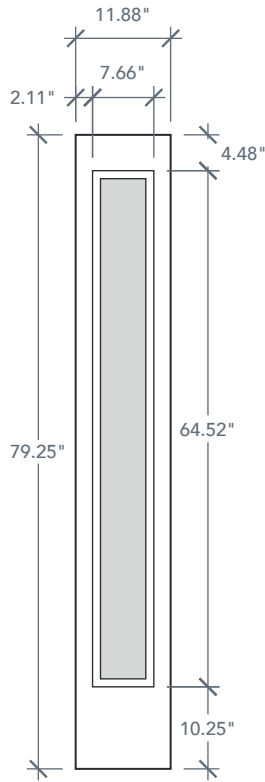

6'8" SLS1S NOVA 90 FULL LITE SIDELITE

BRUSHED SMOOTH

DIRECT GLAZED

NOVA SERIES

2022 PLASTPRO SPECBOOK PAGE: 201

AVAILABLE SIZING

ARTWORK SCALE: 1/2"=1'

1' 0" x 6' 8"

1' 2" x 6' 8"

Glass Measurements

NOTE: BY REQUEST, SIDELITE HEIGHT COMES IN VARYING DIMENSIONS TO A MINIMUM OF 79". EXCESS WILL BE TAKEN FROM BOTTOM RAIL. ALL OTHER DIMENSIONS WILL REMAIN THE SAME.

MATCHING DOORS

DRS1SL

Available Widths:

- 2' 0"
- 2' 6"
- 2' 8"
- 2' 10"
- 3' 0"

Spec Page = 197