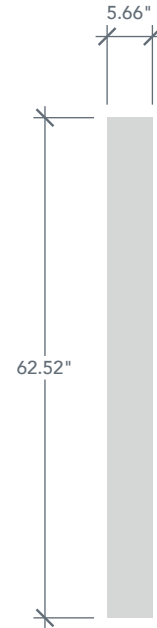

6'8" SLS1S NOVA 90 FULL LITE SIDELITE

BRUSHED SMOOTH

DIRECT GLAZED

NOVA SERIES

2022 PLASTPRO SPECBOOK PAGE: 201

AVAILABLE SIZING

ARTWORK SCALE: 1/2"=1'

1' 0" x 6' 8"

1' 2" x 6' 8"

Glass Measurements

NOTE: BY REQUEST, SIDELITE HEIGHT COMES IN VARYING DIMENSIONS TO A MINIMUM OF 79". EXCESS WILL BE TAKEN FROM BOTTOM RAIL. ALL OTHER DIMENSIONS WILL REMAIN THE SAME.

MATCHING DOORS

DRS1SL

Available Widths:

- 2' 0"
- 2' 6"
- 2' 8"
- 2' 10"
- 3' 0"

Spec Page = 197