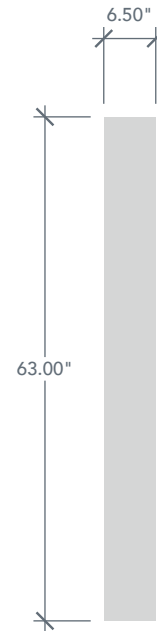

8'0" SLS1E80 NOVA 90 3/4 LITE SIDELITE

BRUSHED SMOOTH

DIRECT GLAZED

NOVA SERIES

2022 PLASTPRO SPECBOOK PAGE: 200

AVAILABLE SIZING

ARTWORK SCALE: 1/2"=1'

1' 0" x 8' 0"

1' 2" x 8' 0"

Glass Measurements

NOTE: BY REQUEST, SIDELITE HEIGHT COMES IN VARYING DIMENSIONS TO A MINIMUM OF 95". EXCESS WILL BE TAKEN FROM BOTTOM RAIL. ALL OTHER DIMENSIONS WILL REMAIN THE SAME.

MATCHING DOORS

DRS1E80

Available Widths:

- 2' 6"
- 2' 8"
- 2' 10"
- 3' 0"

Spec Page = 196