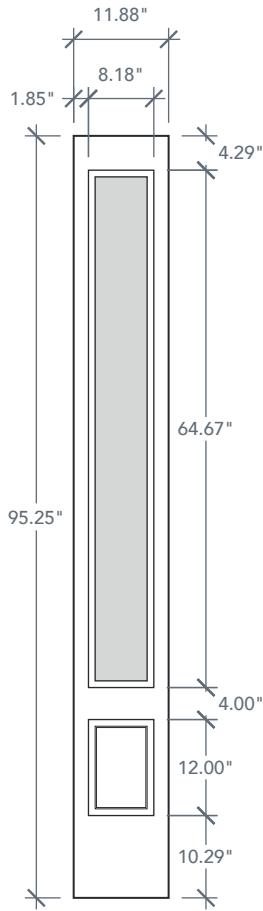

8'0" SLS1E80 NOVA 90 3/4 LITE SIDELITE

BRUSHED SMOOTH

DIRECT GLAZED

NOVA SERIES

2022 PLASTPRO SPECBOOK PAGE: 200

AVAILABLE SIZING

ARTWORK SCALE: 1/2"=1'

1' 0" x 8' 0"

1' 2" x 8' 0"

Glass Measurements

NOTE: BY REQUEST, SIDELITE HEIGHT COMES IN VARYING DIMENSIONS TO A MINIMUM OF 95". EXCESS WILL BE TAKEN FROM BOTTOM RAIL. ALL OTHER DIMENSIONS WILL REMAIN THE SAME.

MATCHING DOORS

DRS1E80

Available Widths:

- 2' 6"
- 2' 8"
- 2' 10"
- 3' 0"

Spec Page = 196