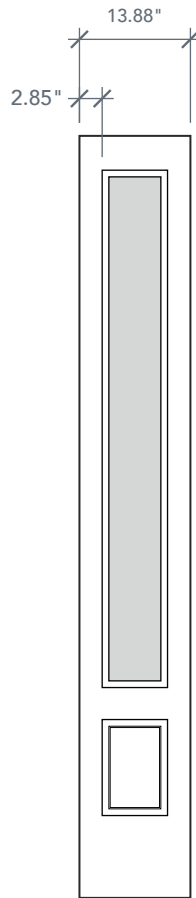

8'0" SLS1E80 NOVA 90 3/4 LITE SIDELITE

BRUSHED SMOOTH

DIRECT GLAZED

NOVA SERIES

2022 PLASTPRO SPECBOOK PAGE: 200

AVAILABLE SIZING

ARTWORK SCALE: 1/2"=1'

1' 0" x 8' 0"

1' 2" x 8' 0"

Glass Measurements

NOTE: BY REQUEST, SIDELITE HEIGHT COMES IN VARYING DIMENSIONS TO A MINIMUM OF 95". EXCESS WILL BE TAKEN FROM BOTTOM RAIL. ALL OTHER DIMENSIONS WILL REMAIN THE SAME.

MATCHING DOORS

DRS1E80

Available Widths:

- 2' 6"
- 2' 8"
- 2' 10"
- 3' 0"

Spec Page = 196