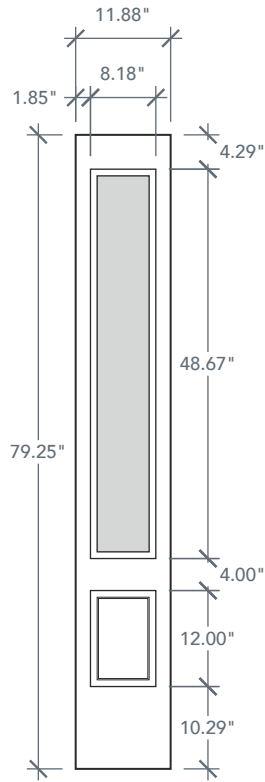

# 6'8" SLS1E NOVA 90 3/4 LITE SIDELITE

BRUSHED SMOOTH

DIRECT GLAZED

NOVA SERIES

2022 PLASTPRO SPECBOOK PAGE: 199

## AVAILABLE SIZING

ARTWORK SCALE: 1/2"=1'

**1' 0" x 6' 8"**

**1' 2" x 6' 8"**

**Glass Measurements**

NOTE: BY REQUEST, SIDELITE HEIGHT COMES IN VARYING DIMENSIONS TO A MINIMUM OF 79". EXCESS WILL BE TAKEN FROM BOTTOM RAIL. ALL OTHER DIMENSIONS WILL REMAIN THE SAME.

## MATCHING DOORS

DRS1E

Available Widths:

- 2' 6"
- 2' 8"
- 2' 10"
- 3' 0"

Spec Page = 195