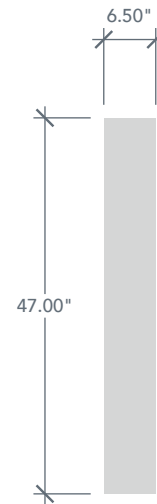

# 6'8" SLS1E NOVA 90 3/4 LITE SIDELITE

BRUSHED SMOOTH

DIRECT GLAZED

NOVA SERIES

2022 PLASTPRO SPECBOOK PAGE: 199

## AVAILABLE SIZING

ARTWORK SCALE: 1/2"=1'

**1' 0" x 6' 8"**

**1' 2" x 6' 8"**

**Glass Measurements**

NOTE: BY REQUEST, SIDELITE HEIGHT COMES IN VARYING DIMENSIONS TO A MINIMUM OF 79". EXCESS WILL BE TAKEN FROM BOTTOM RAIL. ALL OTHER DIMENSIONS WILL REMAIN THE SAME.

## MATCHING DOORS

DRS1E

Available Widths:

- 2' 6"
- 2' 8"
- 2' 10"
- 3' 0"

Spec Page = 195