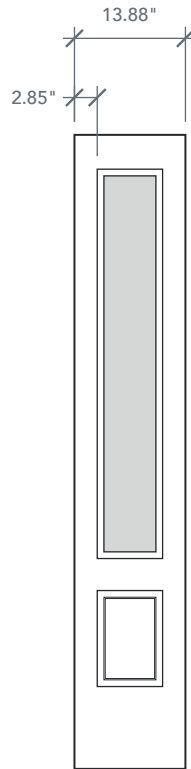

# 6'8" SLS1E NOVA 90 3/4 LITE SIDELITE

BRUSHED SMOOTH

DIRECT GLAZED

NOVA SERIES

2022 PLASTPRO SPECBOOK PAGE: 199

## AVAILABLE SIZING

ARTWORK SCALE: 1/2"=1'

**1' 0" x 6' 8"**

**1' 2" x 6' 8"**

**Glass Measurements**

NOTE: BY REQUEST, SIDELITE HEIGHT COMES IN VARYING DIMENSIONS TO A MINIMUM OF 79". EXCESS WILL BE TAKEN FROM BOTTOM RAIL. ALL OTHER DIMENSIONS WILL REMAIN THE SAME.

## MATCHING DOORS

DRS1E

Available Widths:

- 2' 6"
- 2' 8"
- 2' 10"
- 3' 0"

Spec Page = 195