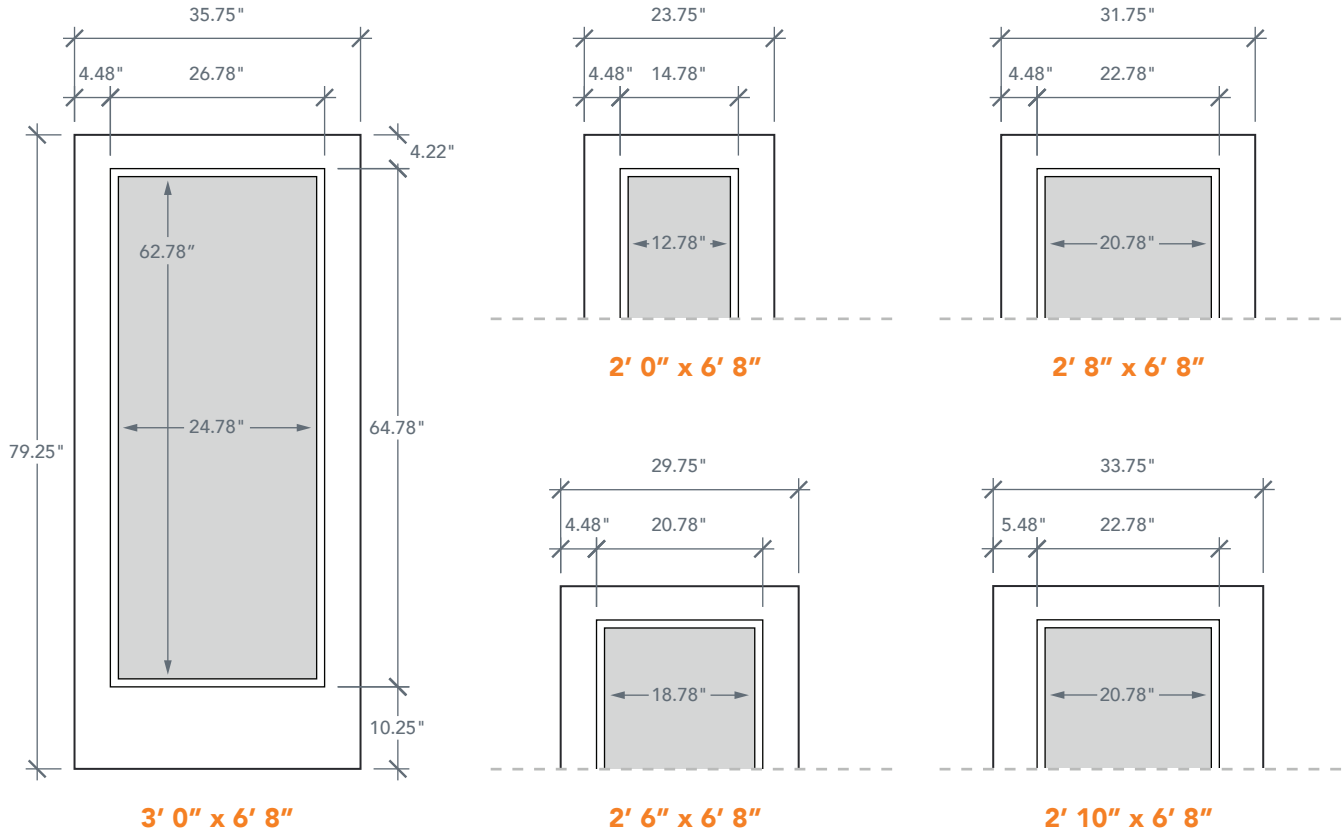

6'8" DRS1SL NOVA 90 FULL LITE

BRUSHED SMOOTH

DIRECT GLAZED

NOVA SERIES

2022 PLASTPRO SPECBOOK PAGE: 197

AVAILABLE SIZING

ARTWORK SCALE: 1/2"=1'

NOTE: BY REQUEST, DOOR HEIGHT COMES IN VARYING DIMENSIONS TO A MINIMUM OF 79". EXCESS WILL BE TAKEN FROM BOTTOM RAIL. ALL OTHER DIMENSIONS WILL REMAIN THE SAME.

MATCHING SIDELITES

SLS1S

Available Widths:

1' 0"

1' 2"

Spec Page = 201