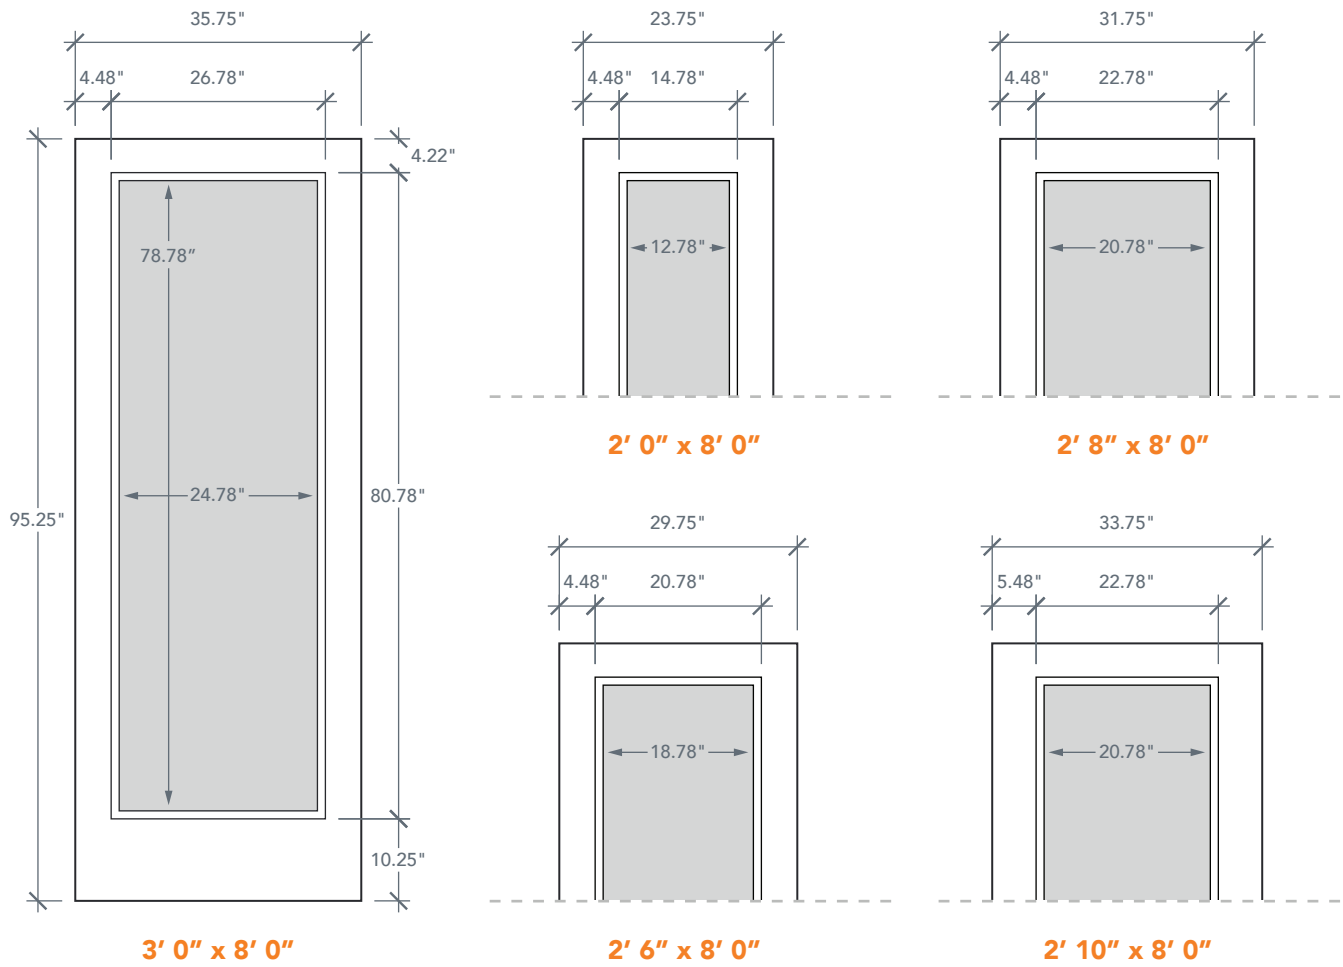

8'0" DRS1S80L NOVA 90 FULL LITE

BRUSHED SMOOTH

DIRECT GLAZED

NOVA SERIES

2022 PLASTPRO SPECBOOK PAGE: 198

AVAILABLE SIZING

ARTWORK SCALE: 1/2"=1'

NOTE: BY REQUEST, DOOR HEIGHT COMES IN VARYING DIMENSIONS TO A MINIMUM OF 95". EXCESS WILL BE TAKEN FROM BOTTOM RAIL. ALL OTHER DIMENSIONS WILL REMAIN THE SAME.

MATCHING SIDELITES

SLS1S80

Available Widths:

1' 0"

1' 2"

Spec Page = 202