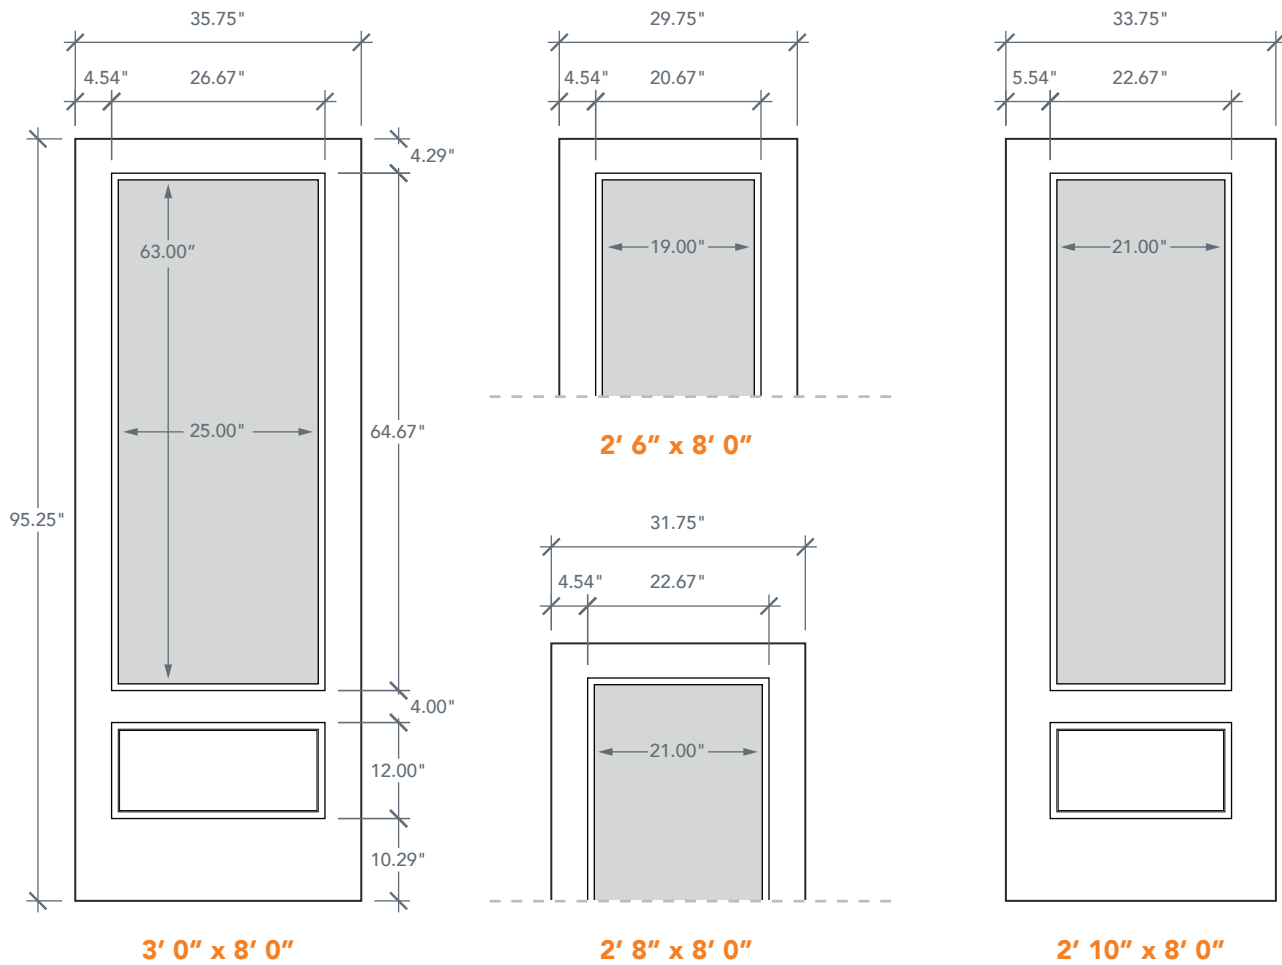

8'0" DRS1E80 NOVA 90 3/4 LITE

BRUSHED SMOOTH

DIRECT GLAZED

NOVA SERIES

2022 PLASTPRO SPECBOOK PAGE: 196

AVAILABLE SIZING

ARTWORK SCALE: 1/2"=1'

NOTE: BY REQUEST, DOOR HEIGHT COMES IN VARYING DIMENSIONS TO A MINIMUM OF 95". EXCESS WILL BE TAKEN FROM BOTTOM RAIL. ALL OTHER DIMENSIONS WILL REMAIN THE SAME.

MATCHING SIDELITES

SLS1E80

Available Widths:

1' 0"

1' 2"

Spec Page = 200