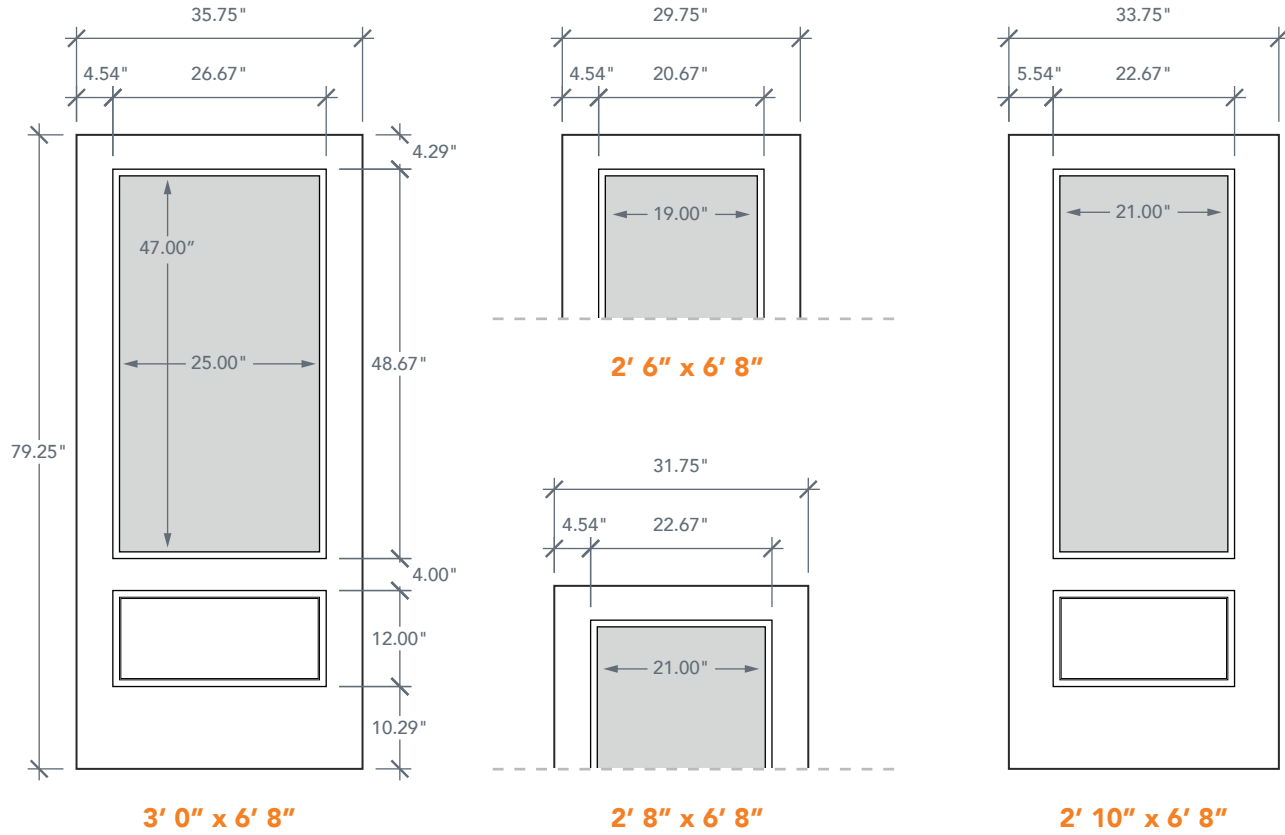

# 6'8" DRS1E NOVA 90 3/4 LITE

BRUSHED SMOOTH

DIRECT GLAZED

### AVAILABLE SIZING

ARTWORK SCALE: 1/2"=1'

NOTE: BY REQUEST, DOOR HEIGHT COMES IN VARYING DIMENSIONS TO A MINIMUM OF 79". EXCESS WILL BE TAKEN FROM BOTTOM RAIL. ALL OTHER DIMENSIONS WILL REMAIN THE SAME.

### MATCHING SIDELITES

SLS1E

Available Widths:

- 1' 0"
- 1' 2"

Spec Page = 199