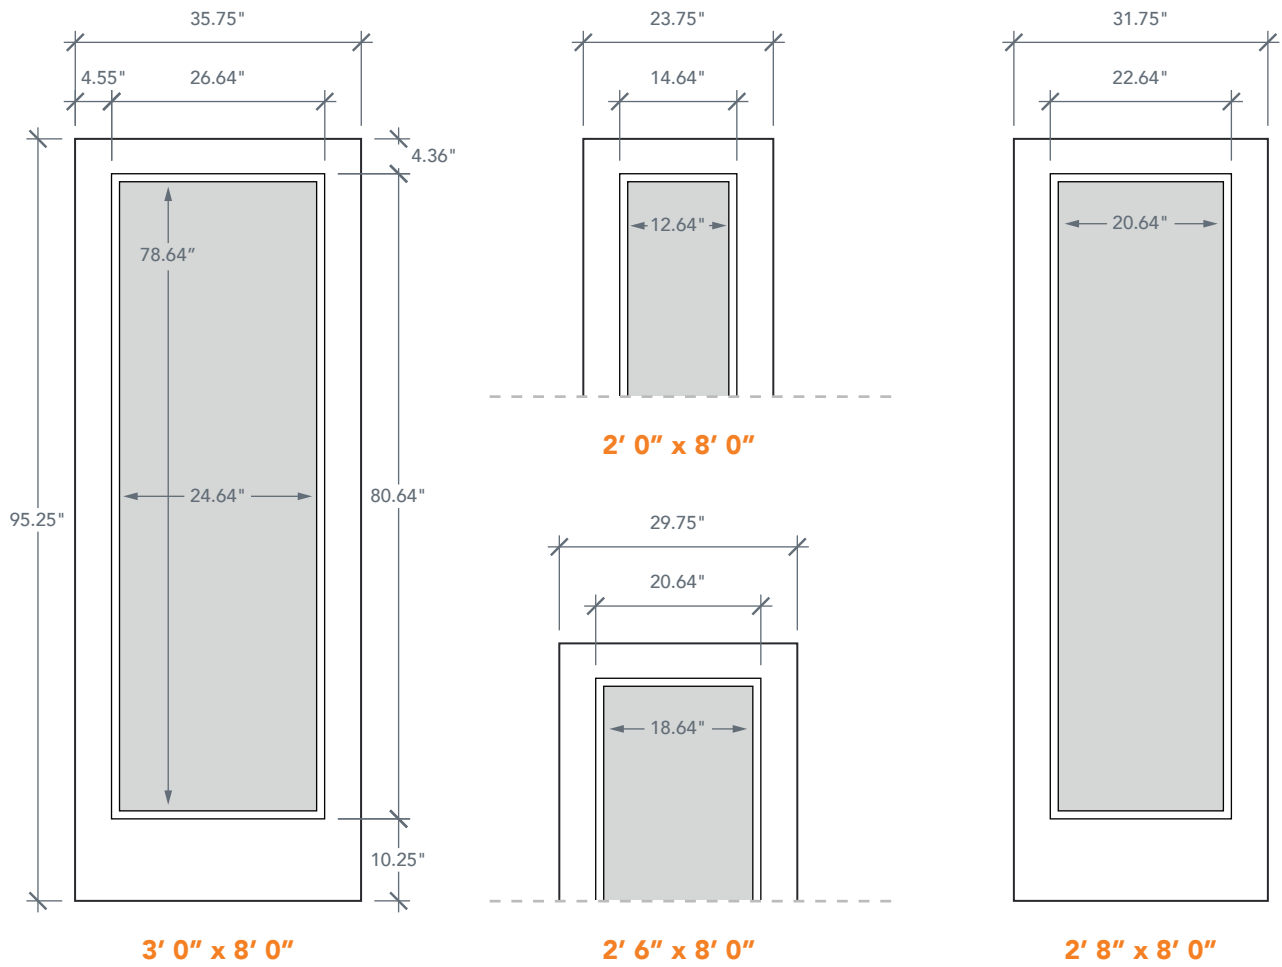

**AVAILABLE SIZING**

ARTWORK SCALE: 1/2"=1'

NOTE: BY REQUEST, DOOR HEIGHT COMES IN VARYING DIMENSIONS TO A MINIMUM OF 95". EXCESS WILL BE TAKEN FROM BOTTOM RAIL. ALL OTHER DIMENSIONS WILL REMAIN THE SAME.