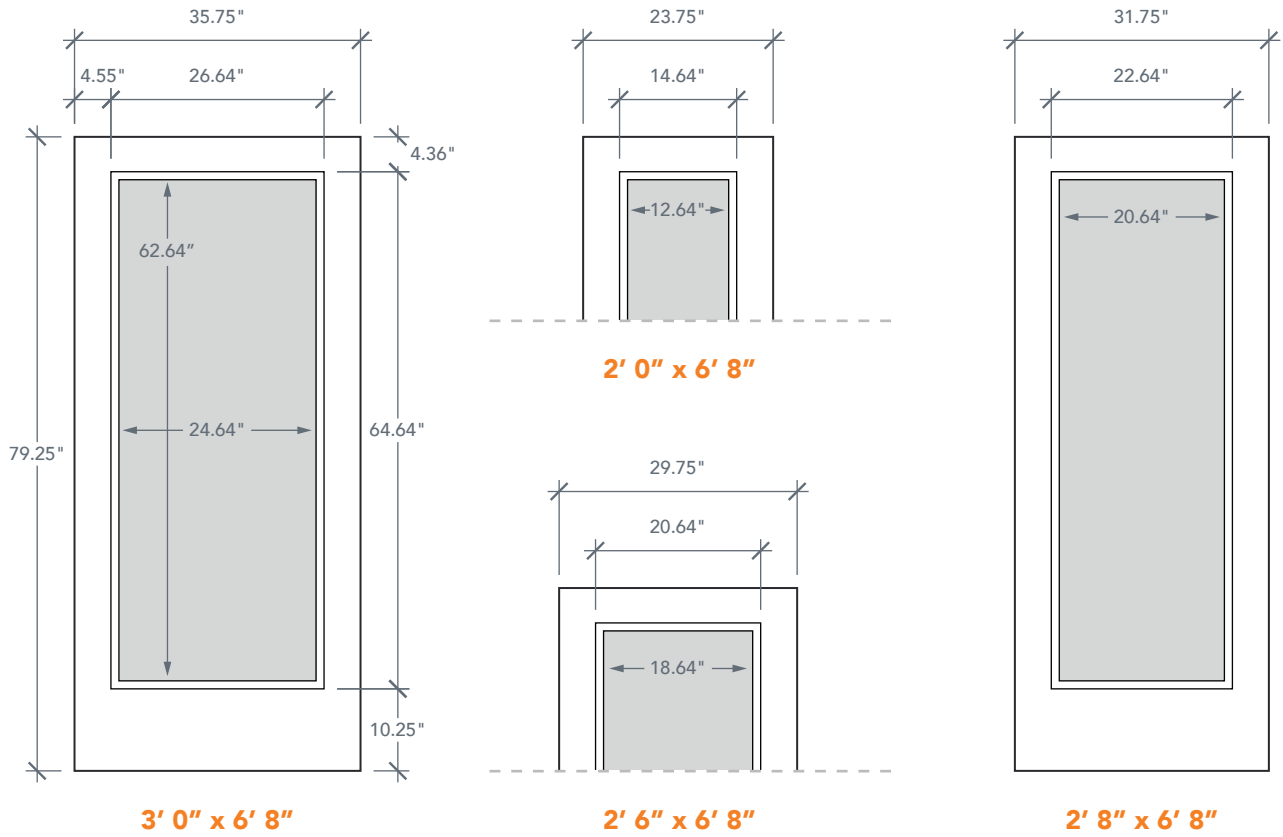

**AVAILABLE SIZING**

ARTWORK SCALE: 1/2"=1'

NOTE: BY REQUEST, DOOR HEIGHT COMES IN VARYING DIMENSIONS TO A MINIMUM OF 79". EXCESS WILL BE TAKEN FROM BOTTOM RAIL. ALL OTHER DIMENSIONS WILL REMAIN THE SAME.