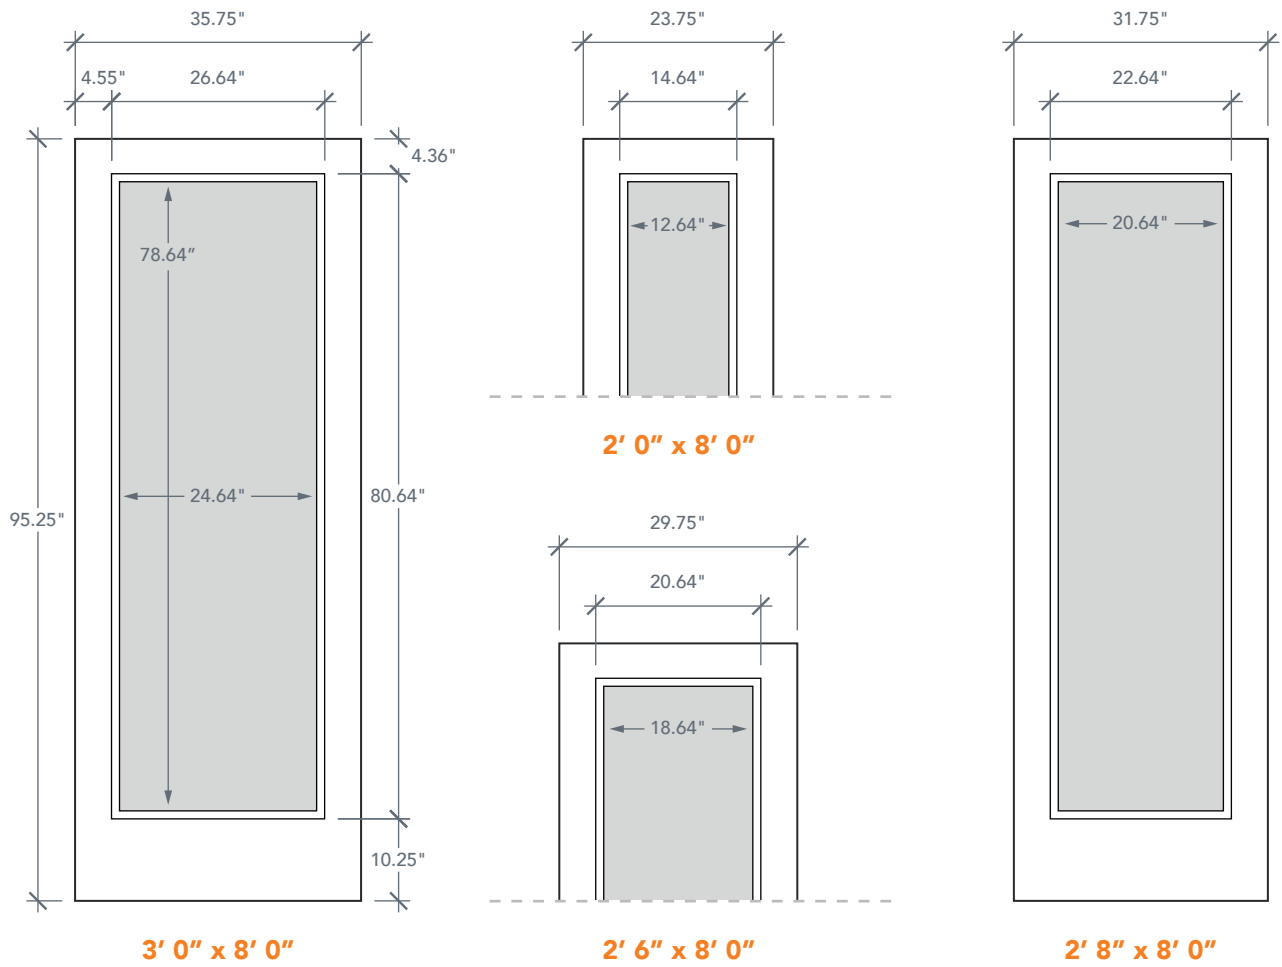

AVAILABLE SIZING

ARTWORK SCALE: 1/2"=1'

NOTE: BY REQUEST, DOOR HEIGHT COMES IN VARYING DIMENSIONS TO A MINIMUM OF 95". EXCESS WILL BE TAKEN FROM BOTTOM RAIL. ALL OTHER DIMENSIONS WILL REMAIN THE SAME.