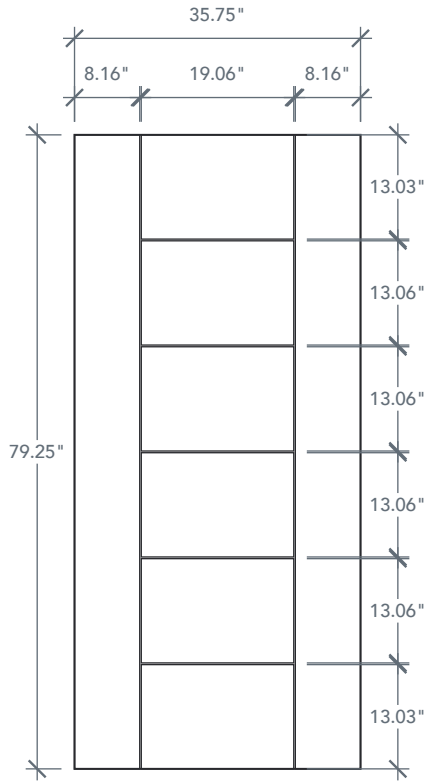

# 6'8" DMS5H INFINITY DOOR

SMOOTH SKIN

MODERN SERIES  
2022 PLASTPRO SPECBOOK PAGE: 21

## AVAILABLE SIZING

ARTWORK SCALE: 1/2"=1'

**3' 0" x 6' 8"**

NOTE: BY REQUEST, DOOR HEIGHT COMES IN VARYING DIMENSIONS TO A MINIMUM OF 79". EXCESS WILL BE TAKEN FROM BOTTOM RAIL. ALL OTHER DIMENSIONS WILL REMAIN THE SAME.

## CUTOUTS & GLASS