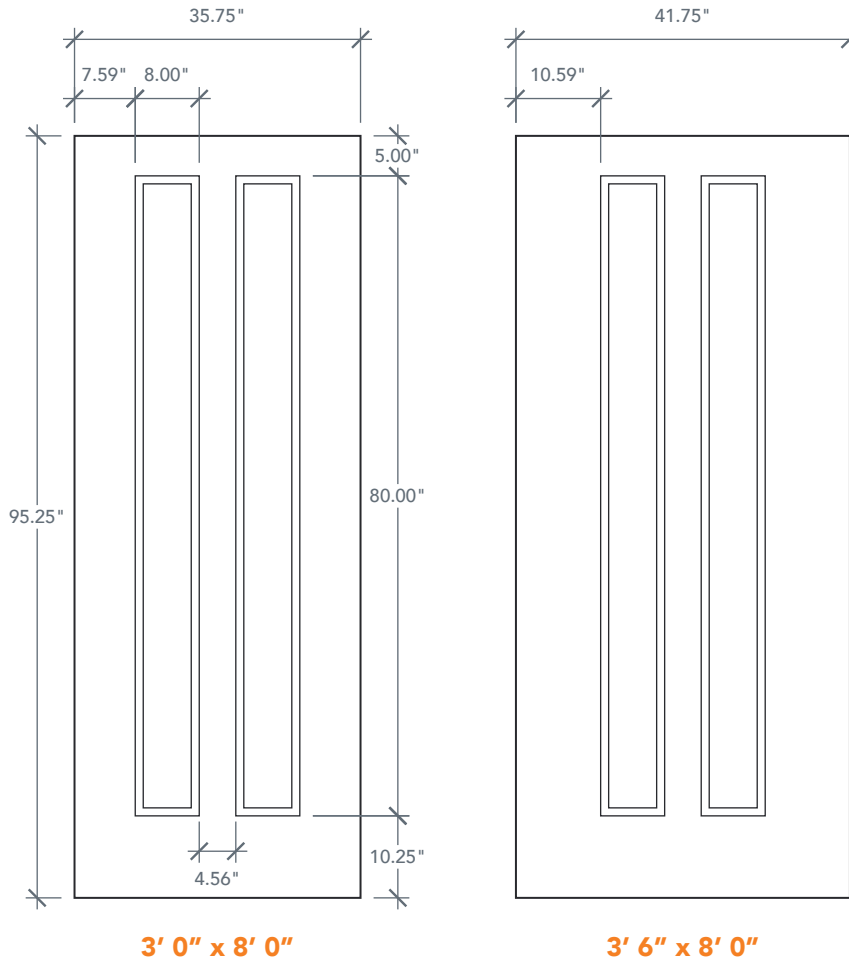

8'0" DMS1T80 MARTINIQUE DOOR

SMOOTH SKIN

FLUSH GLAZED TWIN LITE

MODERN SERIES

2022 PLASTPRO SPECBOOK PAGE: 20

AVAILABLE SIZING

ARTWORK SCALE: 1/2"=1'

3' 0" x 8' 0"

3' 6" x 8' 0"

NOTE: BY REQUEST, DOOR HEIGHT COMES IN VARYING DIMENSIONS TO A MINIMUM OF 95". EXCESS WILL BE TAKEN FROM BOTTOM RAIL. ALL OTHER DIMENSIONS WILL REMAIN THE SAME.

CUTOUTS & GLASS

A = DISTANCE FROM TOP OF DOOR TO TOP OF OPENING