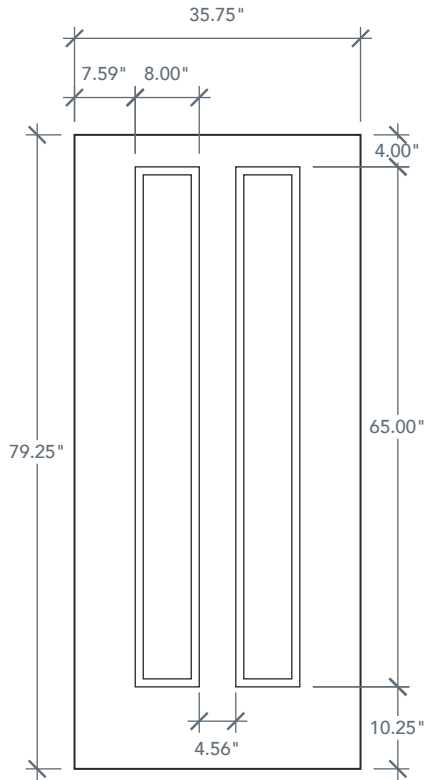

6'8" DMS1T BIENVENUE DOOR

SMOOTH SKIN FLUSH GLAZED TWIN LITE

MODERN SERIES

2022 PLASTPRO SPECBOOK PAGE: 19

AVAILABLE SIZING

ARTWORK SCALE: 1/2"=1'

3' 0" x 6' 8"

NOTE: BY REQUEST, DOOR HEIGHT COMES IN VARYING DIMENSIONS TO A MINIMUM OF 79". EXCESS WILL BE TAKEN FROM BOTTOM RAIL. ALL OTHER DIMENSIONS WILL REMAIN THE SAME.

CUTOUTS & GLASS

A = DISTANCE FROM TOP OF DOOR TO TOP OF OPENING