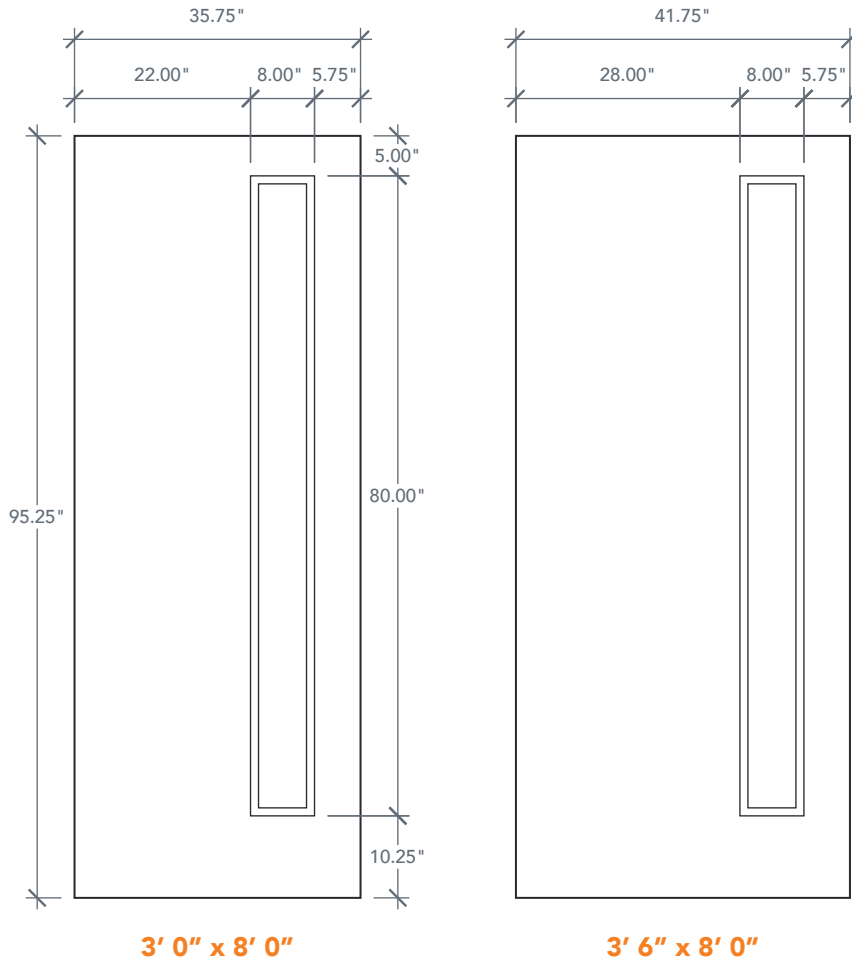

# 8'0" DMS1R80 BIENVENUE DOOR

SMOOTH SKIN

FLUSH GLAZED RIGHT LITE

MODERN SERIES

2022 PLASTPRO SPECBOOK PAGE: 18

## AVAILABLE SIZING

ARTWORK SCALE: 1/2"=1'

**3' 0" x 8' 0"**

**3' 6" x 8' 0"**

NOTE: BY REQUEST, DOOR HEIGHT COMES IN VARYING DIMENSIONS TO A MINIMUM OF 95". EXCESS WILL BE TAKEN FROM BOTTOM RAIL. ALL OTHER DIMENSIONS WILL REMAIN THE SAME.

## CUTOUTS & GLASS

A = DISTANCE FROM TOP OF DOOR TO TOP OF OPENING