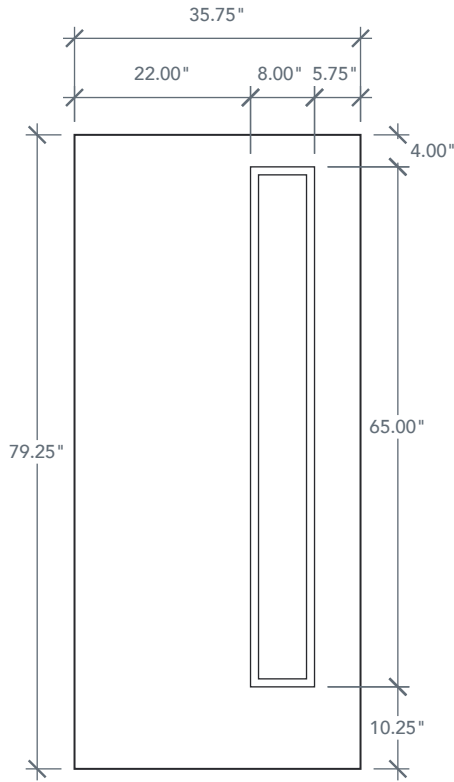

6'8" DMS1R BIENVENUE DOOR

SMOOTH SKIN FLUSH GLAZED RIGHT LITE

MODERN SERIES
2022 PLASTPRO SPECBOOK PAGE: 17

AVAILABLE SIZING

ARTWORK SCALE: 1/2"=1'

3' 0" x 6' 8"

NOTE: BY REQUEST, DOOR HEIGHT COMES IN VARYING DIMENSIONS TO A MINIMUM OF 79". EXCESS WILL BE TAKEN FROM BOTTOM RAIL. ALL OTHER DIMENSIONS WILL REMAIN THE SAME.

GLASS & DAYLIGHT OPENING

A = DISTANCE FROM TOP OF DOOR TO TOP OF OPENING