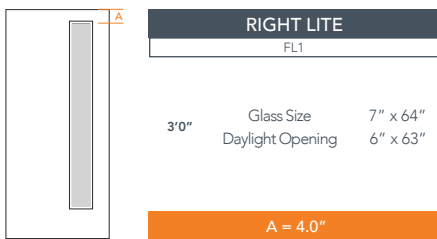

6'8" DMS1R BIENVENUE DOOR

SMOOTH SKIN FLUSH GLAZED RIGHT LITE

MODERN SERIES
2022 PLASTPRO SPECBOOK PAGE: 17

AVAILABLE SIZING

ARTWORK SCALE: 1/2"=1'

3' 0" x 6' 8"

NOTE: BY REQUEST, DOOR HEIGHT COMES IN VARYING DIMENSIONS TO A MINIMUM OF 79". EXCESS WILL BE TAKEN FROM BOTTOM RAIL. ALL OTHER DIMENSIONS WILL REMAIN THE SAME.

GLASS & DAYLIGHT OPENING

A = DISTANCE FROM TOP OF DOOR TO TOP OF OPENING