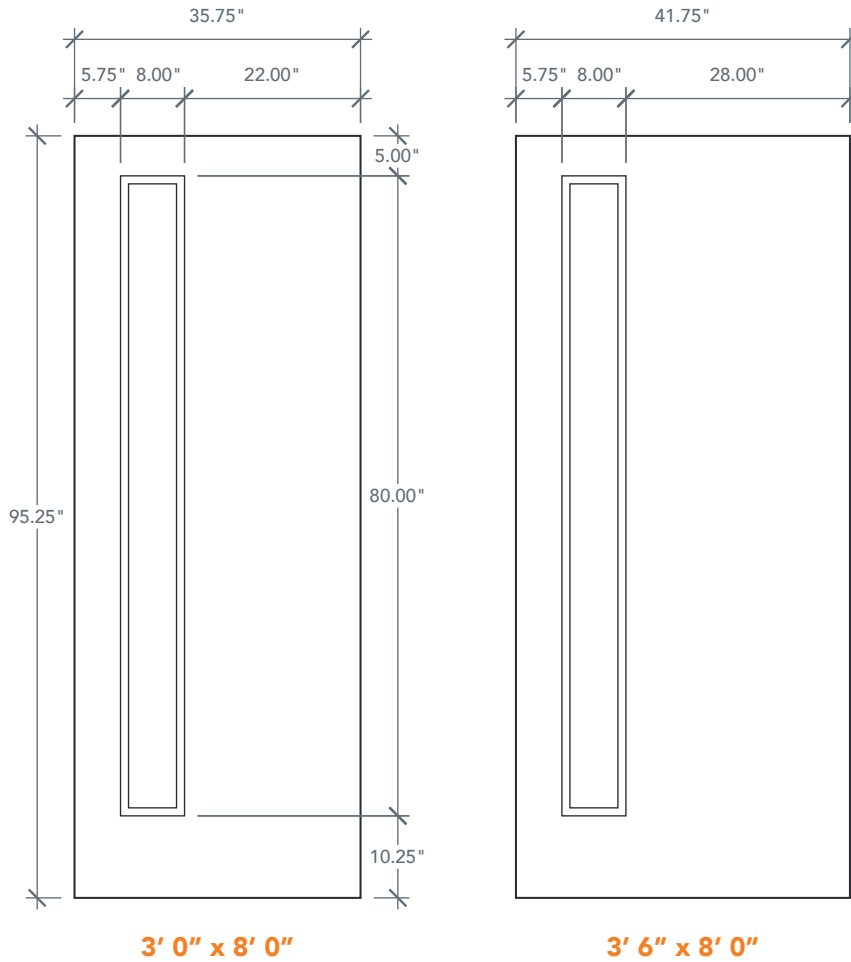

8'0" DMS1L80 BIENVENUE DOOR

SMOOTH SKIN

FLUSH GLAZED LEFT LITE

MODERN SERIES

2022 PLASTPRO SPECBOOK PAGE: 16

AVAILABLE SIZING

ARTWORK SCALE: 1/2"=1'

3' 0" x 8' 0"

3' 6" x 8' 0"

NOTE: BY REQUEST, DOOR HEIGHT COMES IN VARYING DIMENSIONS TO A MINIMUM OF 95". EXCESS WILL BE TAKEN FROM BOTTOM RAIL. ALL OTHER DIMENSIONS WILL REMAIN THE SAME.

GLASS & DAYLIGHT OPENING

A = DISTANCE FROM TOP OF DOOR TO TOP OF OPENING