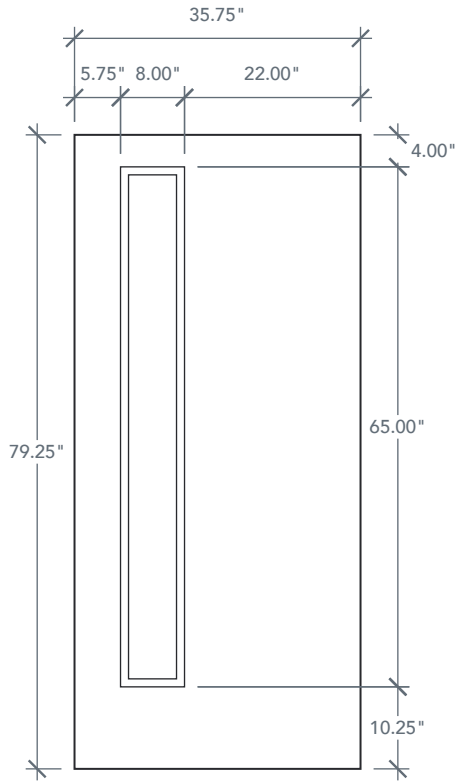

6'8" DMS1L BIENVENUE DOOR

SMOOTH SKIN FLUSH GLAZED LEFT LITE

MODERN SERIES
2022 PLASTPRO SPECBOOK PAGE: 15

AVAILABLE SIZING

ARTWORK SCALE: 1/2"=1'

3' 0" x 6' 8"

NOTE: BY REQUEST, DOOR HEIGHT COMES IN VARYING DIMENSIONS TO A MINIMUM OF 79". EXCESS WILL BE TAKEN FROM BOTTOM RAIL. ALL OTHER DIMENSIONS WILL REMAIN THE SAME.

GLASS & DAYLIGHT OPENING

A = DISTANCE FROM TOP OF DOOR TO TOP OF OPENING