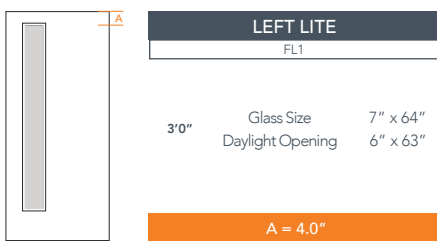

6'8" DMS1L BIENVENUE DOOR

SMOOTH SKIN FLUSH GLAZED LEFT LITE

MODERN SERIES
2022 PLASTPRO SPECBOOK PAGE: 15

AVAILABLE SIZING

ARTWORK SCALE: 1/2"=1'

3' 0" x 6' 8"

NOTE: BY REQUEST, DOOR HEIGHT COMES IN VARYING DIMENSIONS TO A MINIMUM OF 79". EXCESS WILL BE TAKEN FROM BOTTOM RAIL. ALL OTHER DIMENSIONS WILL REMAIN THE SAME.

GLASS & DAYLIGHT OPENING

A = DISTANCE FROM TOP OF DOOR TO TOP OF OPENING