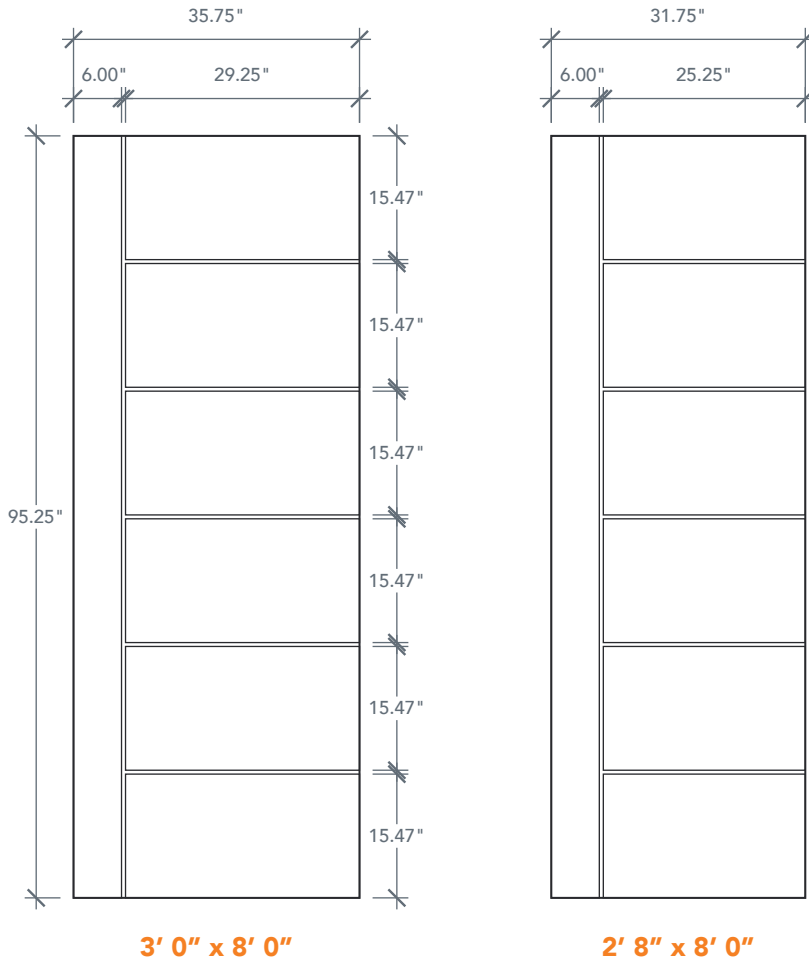

8'0" DMG5180 NAPOLI DOOR

OAK GRAIN

MODERN SERIES
2022 PLASTPRO SPECBOOK PAGE: 14

AVAILABLE SIZING

ARTWORK SCALE: 1/2"=1'

NOTE: BY REQUEST, DOOR HEIGHT COMES IN VARYING DIMENSIONS TO A MINIMUM OF 95". EXCESS WILL BE TAKEN FROM BOTTOM RAIL. ALL OTHER DIMENSIONS WILL REMAIN THE SAME.

CARVING DETAIL CLOSE UP