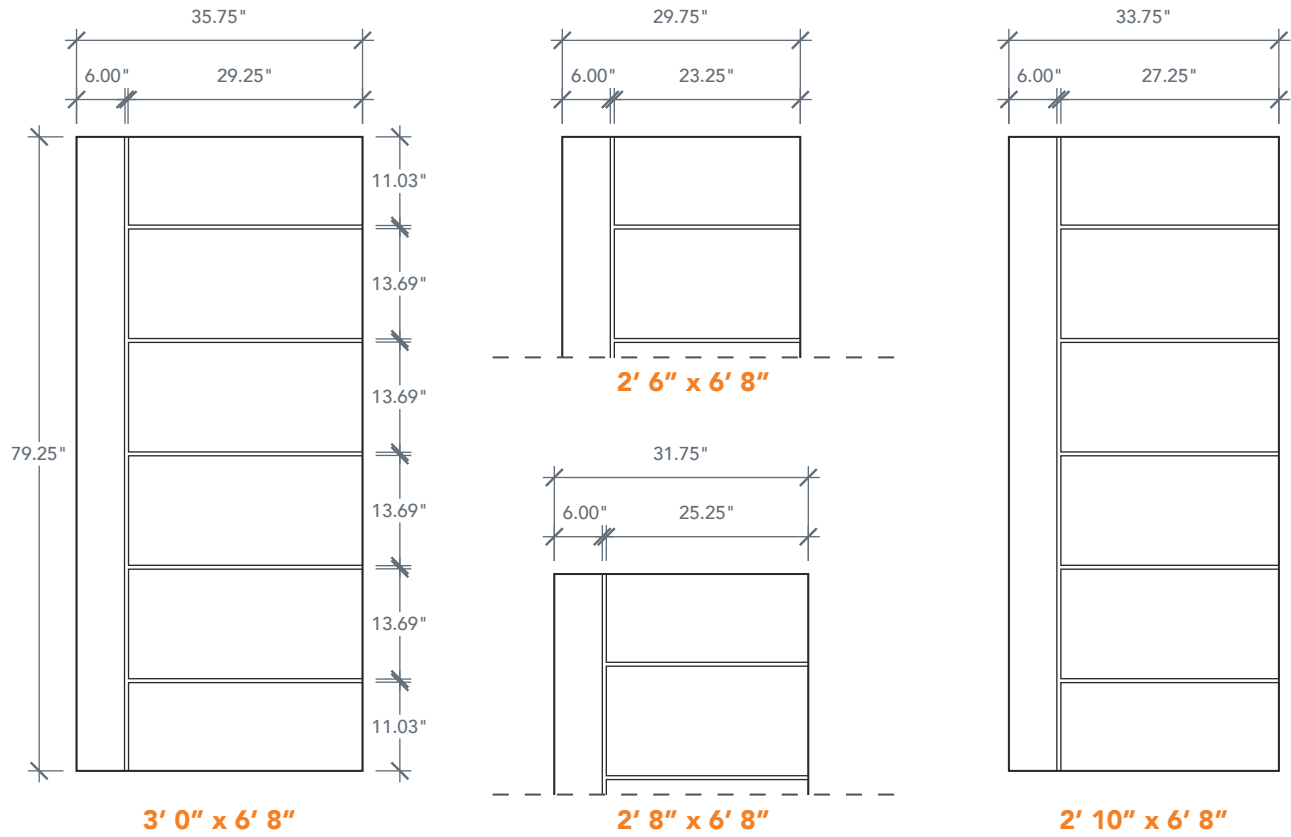

6'8" DMG51 NAPOLI DOOR

OAK GRAIN

MODERN SERIES
2022 PLASTPRO SPECBOOK PAGE: 13

AVAILABLE SIZING

ARTWORK SCALE: 1/2"=1'

NOTE: BY REQUEST, DOOR HEIGHT COMES IN VARYING DIMENSIONS TO A MINIMUM OF 79". EXCESS WILL BE TAKEN FROM BOTTOM RAIL. ALL OTHER DIMENSIONS WILL REMAIN THE SAME.

CARVING DETAIL CLOSE UP